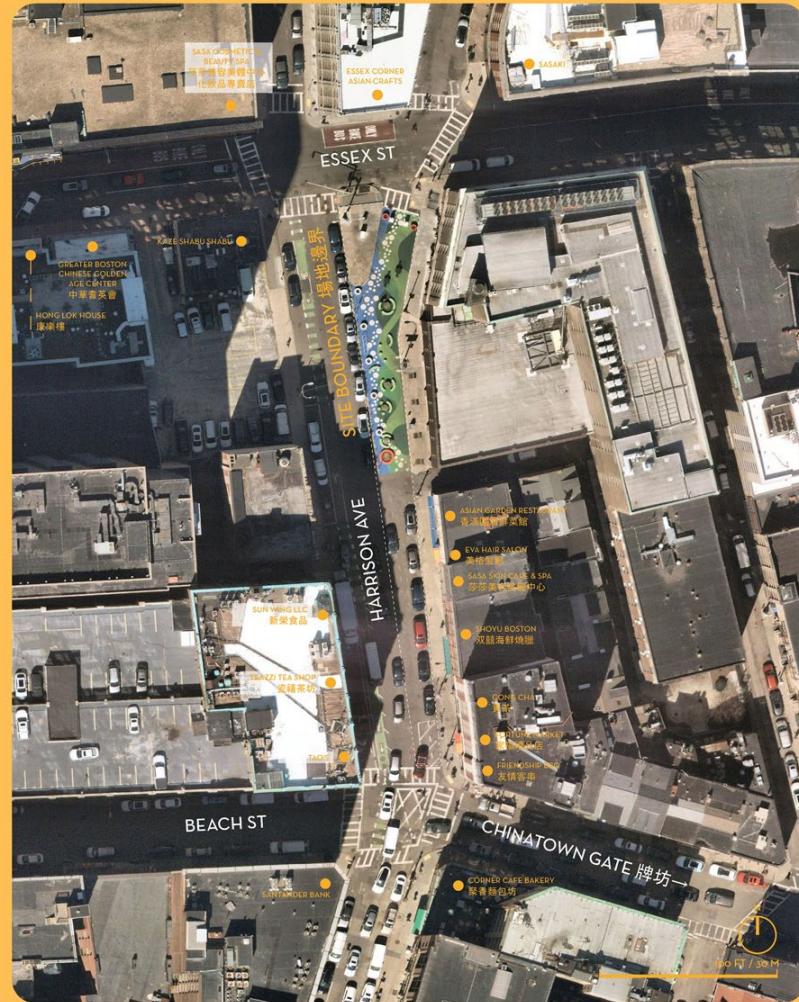

PHILLIPS SQUARE DESIGN

The City of Boston will partner with residents and community organizations to plan, design and implement improvements for Phillips Square, between Essex Street and Beach Street. Here you will find opportunities to get involved.

For the Chinese version of this website, [请点击此页查看中文版本](#)

[UPCOMING EVENTS](#)   [BACKGROUND](#)   [FOCUS](#)   [FOCUS](#)   [COORDINATION](#)   [PROJECT AREA](#)   [TAKE PART](#)

[PAST MEETINGS AND MATERIALS](#)