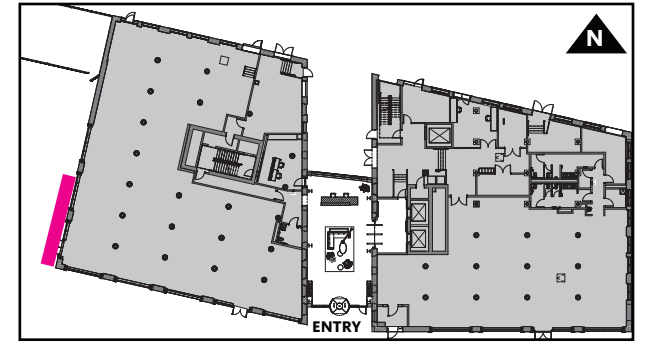

KEY PLAN

A SECTION DETAIL
SCALE: 1/4" = 1'-0"

2 DETAIL (NIGHT)
SCALE: 1/4" = 1'-0"

5 Necco High ID Signage *Previously Approved*

GE installed Circle approx 25 sq.ft.

5 Necco High ID Signage Proposed Sign

In situ

FABRICATION:

Painted aluminum dimensional letterforms- Halo lit LED white letters with dimmer capability

Individually mounted letters with studs in mortar joints.

Sign Height = 2' - 6"
Width = 29' - 5"
~73 sq.ft.

Key Plan

5 Necco High ID Signage Proposed Sign

1 Elevation
Scale: 3/16" = 1' - 0"

Key Plan

3 ATTACHMENT DETAIL
Scale: 3/4" = 1' - 0"

4 Location Elevation
Scale: 3/32" = 1' - 0"

Halo Lit