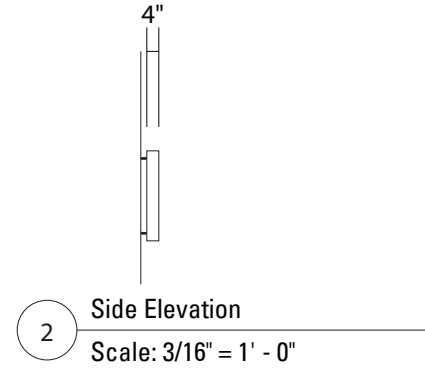

KEY PLAN

A SECTION DETAIL
SCALE: 1/4" = 1'-0"

2 DETAIL (NIGHT)
SCALE: 1/4" = 1'-0"

5 Necco High ID Signage *Previously Approved*

GE installed Circle approx 25 sq.ft.

5 Necco High ID Signage Proposed Sign

In situ

FABRICATION:

Painted aluminum dimensional letterforms- Halo lit LED white letters with dimmer capability

Individually mounted letters with studs in mortar joints.

Sign Height = 2' - 6"
Width = 29' - 5"
~73 sq.ft.

Key Plan

5 Necco High ID Signage Proposed Sign

1 Elevation
Scale: 3/16" = 1' - 0"

Key Plan

3 ATTACHMENT DETAIL
Scale: 3/4" = 1' - 0"

4 Location Elevation
Scale: 3/32" = 1' - 0"

Halo Lit