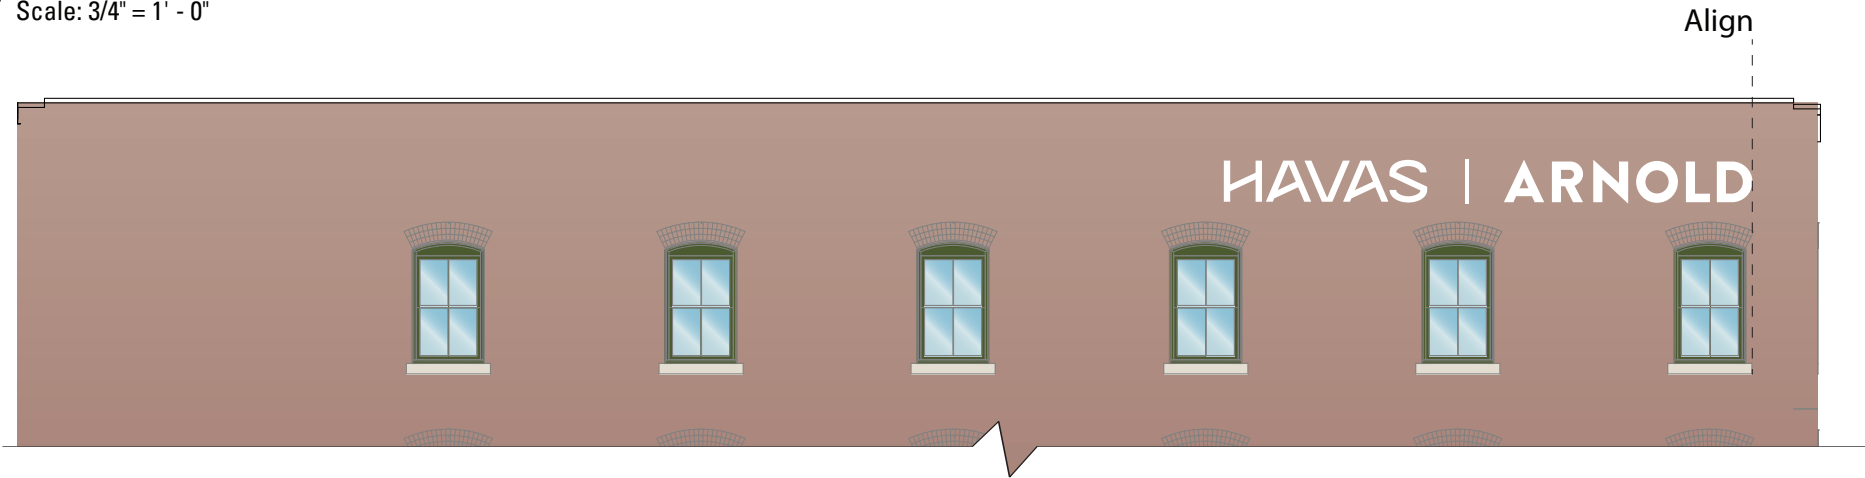

FABRICATION:

Painted aluminum dimensional letterforms- Halo lit LED white letters with dimmer capability

Individually mounted letters with studs in mortar joints.

Sign Height = 2' - 6"
Width = 29' - 5"
~73 sq.ft.

Key Plan

5 Necco High ID Signage Proposed Sign

1 Elevation
Scale: 3/16" = 1' - 0"

Key Plan

3 ATTACHMENT DETAIL
Scale: 3/4" = 1' - 0"

4 Location Elevation
Scale: 3/32" = 1' - 0"

Halo Lit