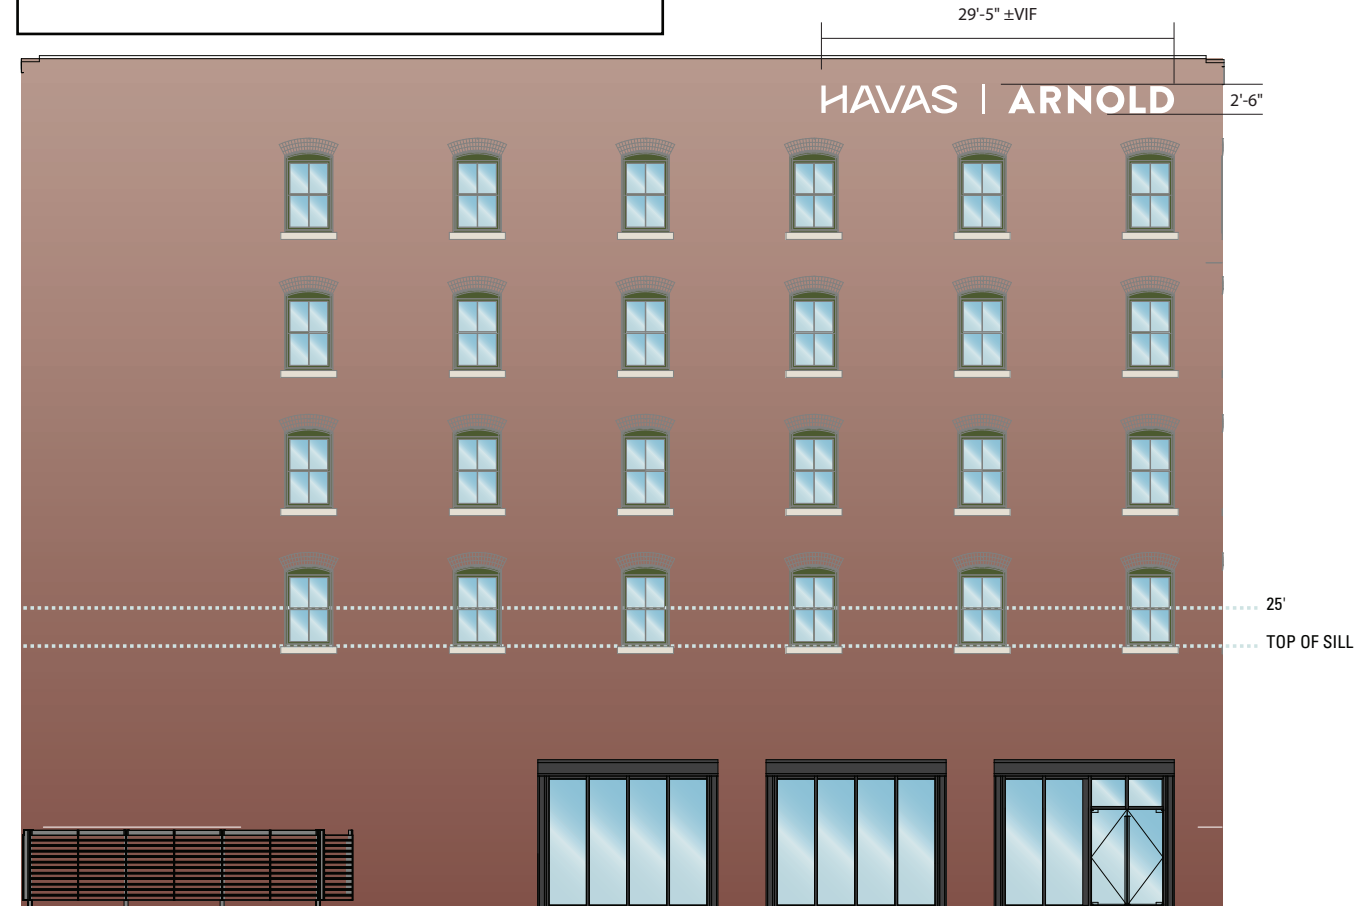

KEY PLAN

A SECTION DETAIL
SCALE: 1/4" = 1'-0"

2 DETAIL (NIGHT)
SCALE: 1/4" = 1'-0"

5 Necco High ID Signage *Previously Approved*

GE installed Circle approx 25 sq.ft.

5 Necco High ID Signage Proposed Sign

In situ

FABRICATION:

Painted aluminum dimensional letterforms- Halo lit LED white letters with dimmer capability

Individually mounted letters with studs in mortar joints.

Sign Height = 2' - 6"
Width = 29' - 5"
~73 sq.ft.

Key Plan

5 Necco High ID Signage Proposed Sign

1 Elevation
Scale: 3/16" = 1' - 0"

Key Plan

3 ATTACHMENT DETAIL
Scale: 3/4" = 1' - 0"

4 Location Elevation
Scale: 3/32" = 1' - 0"

Halo Lit