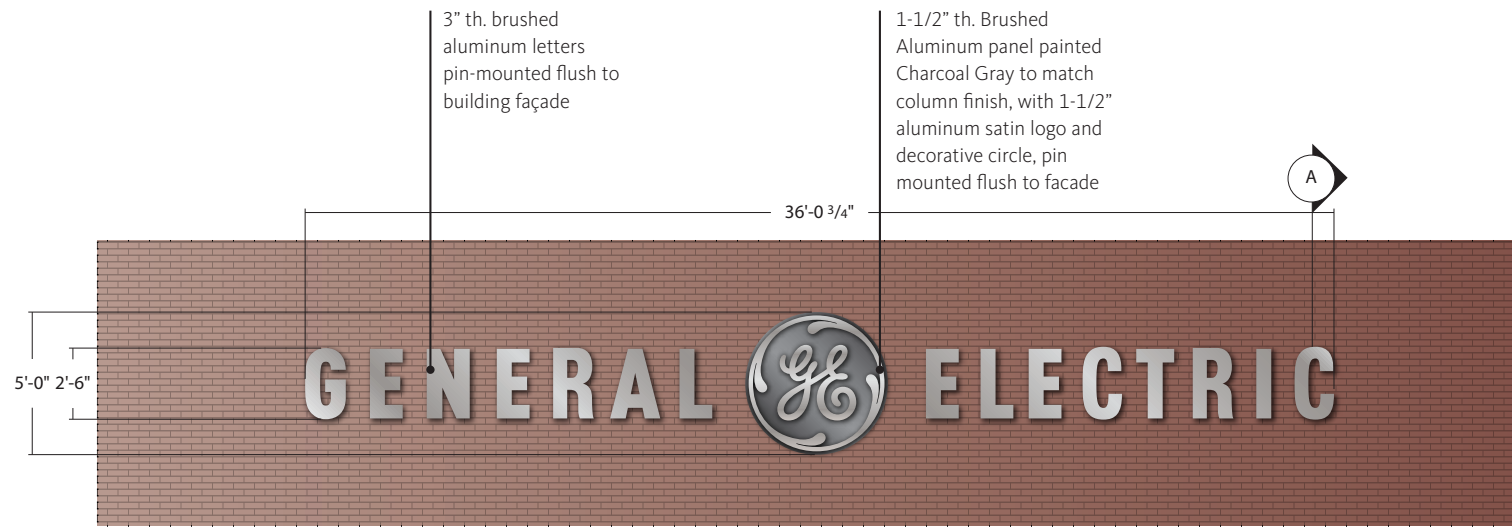

HAVAS | ARNOLD

**5 Necco
High ID Signage**

October 4, 2024

Gensler

5 Necco High ID Signage *Previously Approved*

Date Approved: 10-12-17

B.0.1 Mid Level Sign

1 DETAIL (DAY)
SCALE: 1/4" = 1'-0"

KEY PLAN

A SECTION DETAIL
SCALE: 1/4" = 1'-0"

2 DETAIL (NIGHT)
SCALE: 1/4" = 1'-0"

5 Necco High ID Signage *Previously Approved*

GE installed Circle approx 25 sq.ft.

5 Necco High ID Signage Proposed Sign

In situ

FABRICATION:

Painted aluminum dimensional letterforms- Halo lit LED white letters with dimmer capability

Individually mounted letters with studs in mortar joints.

Sign Height = 2' - 6"
Width = 29' - 5"
~73 sq.ft.