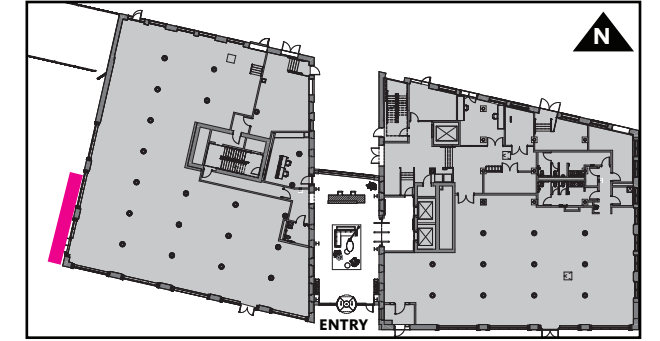

KEY PLAN

A SECTION DETAIL
SCALE: 1/4" = 1'-0"

2 DETAIL (NIGHT)
SCALE: 1/4" = 1'-0"

5 Necco High ID Signage *Previously Approved*

GE installed Circle approx 25 sq.ft.

5 Necco High ID Signage Proposed Sign

In situ

FABRICATION:

Painted aluminum dimensional letterforms- Halo lit LED white letters with dimmer capability

Individually mounted letters with studs in mortar joints.

Sign Height = 2' - 6"
Width = 29' - 5"
~73 sq.ft.

Key Plan

5 Necco High ID Signage Proposed Sign

1 Elevation
Scale: 3/16" = 1' - 0"

Key Plan

3 ATTACHMENT DETAIL
Scale: 3/4" = 1' - 0"

4 Location Elevation
Scale: 3/32" = 1' - 0"

Halo Lit