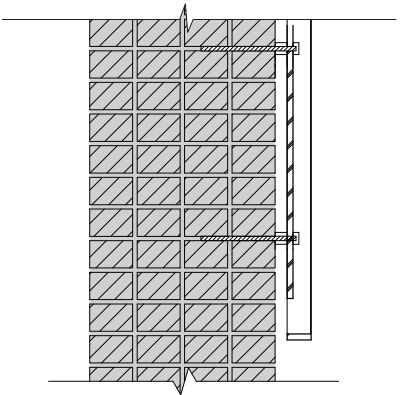

FABRICATION:

Painted aluminum dimensional letterforms- Halo lit LED white letters with dimmer capability

Individually mounted letters with studs in mortar joints.

Sign Height = 2' - 6"
Width = 29' - 5"
~73 sq.ft.

Key Plan

5 Necco High ID Signage Proposed Sign

1 Elevation
Scale: 3/16" = 1' - 0"

Key Plan

3 ATTACHMENT DETAIL
Scale: 3/4" = 1' - 0"

4 Location Elevation
Scale: 3/32" = 1' - 0"

Halo Lit