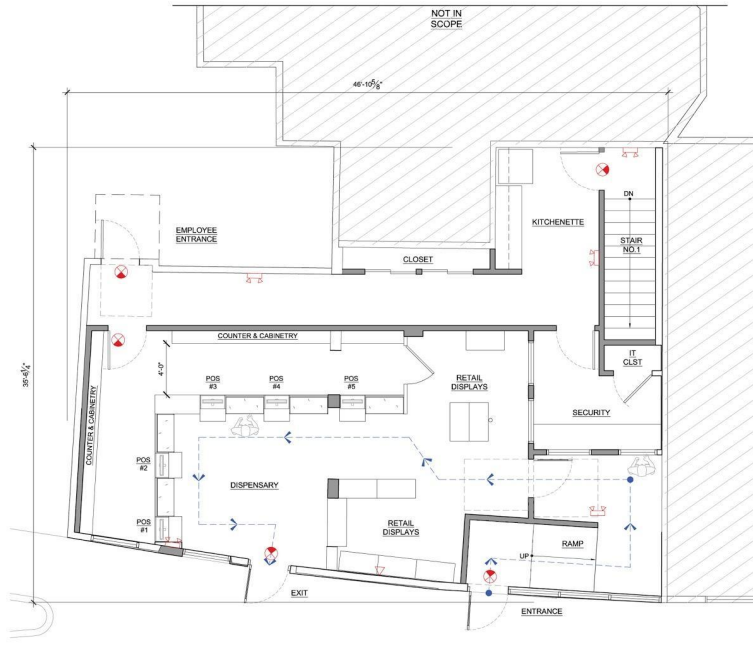

香 HONG KONG 888 CAFE 港  
CHINESE FOOD  
Take out TEL 617.222.8122 Delivery

HEMPEST

8  
8  
2

I LOVE  
SMALL  
BUSINESS

1

FLOOR PLAN AREA 1,242 GROSS Sq.Ft.

SCALE: 1/4" = 1'-0"

SOUTH STREET

2

BASEMENT PLAN AREA 715 GROSS Sq.Ft.

SCALE: 1/4" = 1'-0"