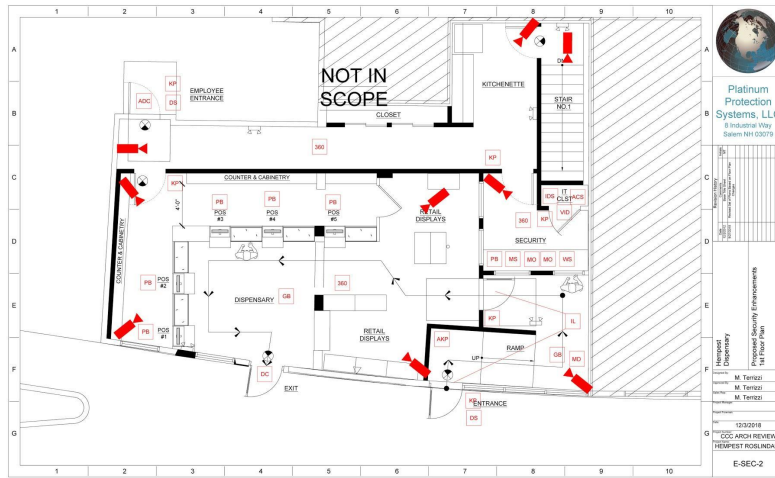

香 HONG KONG 888 CAFE 港  
CHINESE FOOD  
Take out TEL 617.222.8122 Delivery

HEMPEST

8  
8  
2

I LOVE  
SMALL  
BUSINESS

1

FLOOR PLAN AREA 1,242 GROSS Sq.Ft.

SCALE: 1/4" = 1'-0"

SOUTH STREET

2

BASEMENT PLAN AREA 715 GROSS Sq.Ft.

SCALE: 1/4" = 1'-0"