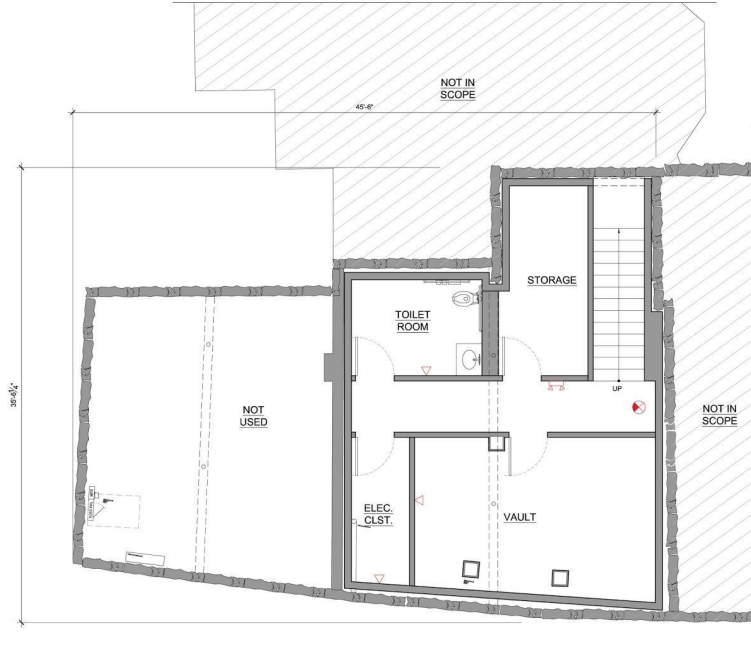

香 HONG KONG 888 CAFE 港  
CHINESE FOOD  
Take out TEL 617.222.8122 Delivery

HEMPEST

8  
8  
2

I LOVE  
SMALL  
BUSINESS

1

FLOOR PLAN AREA 1,242 GROSS Sq.Ft.

SCALE: 1/4" = 1'-0"

SOUTH STREET

2

BASEMENT PLAN AREA 715 GROSS Sq.Ft.

SCALE: 1/4" = 1'-0"