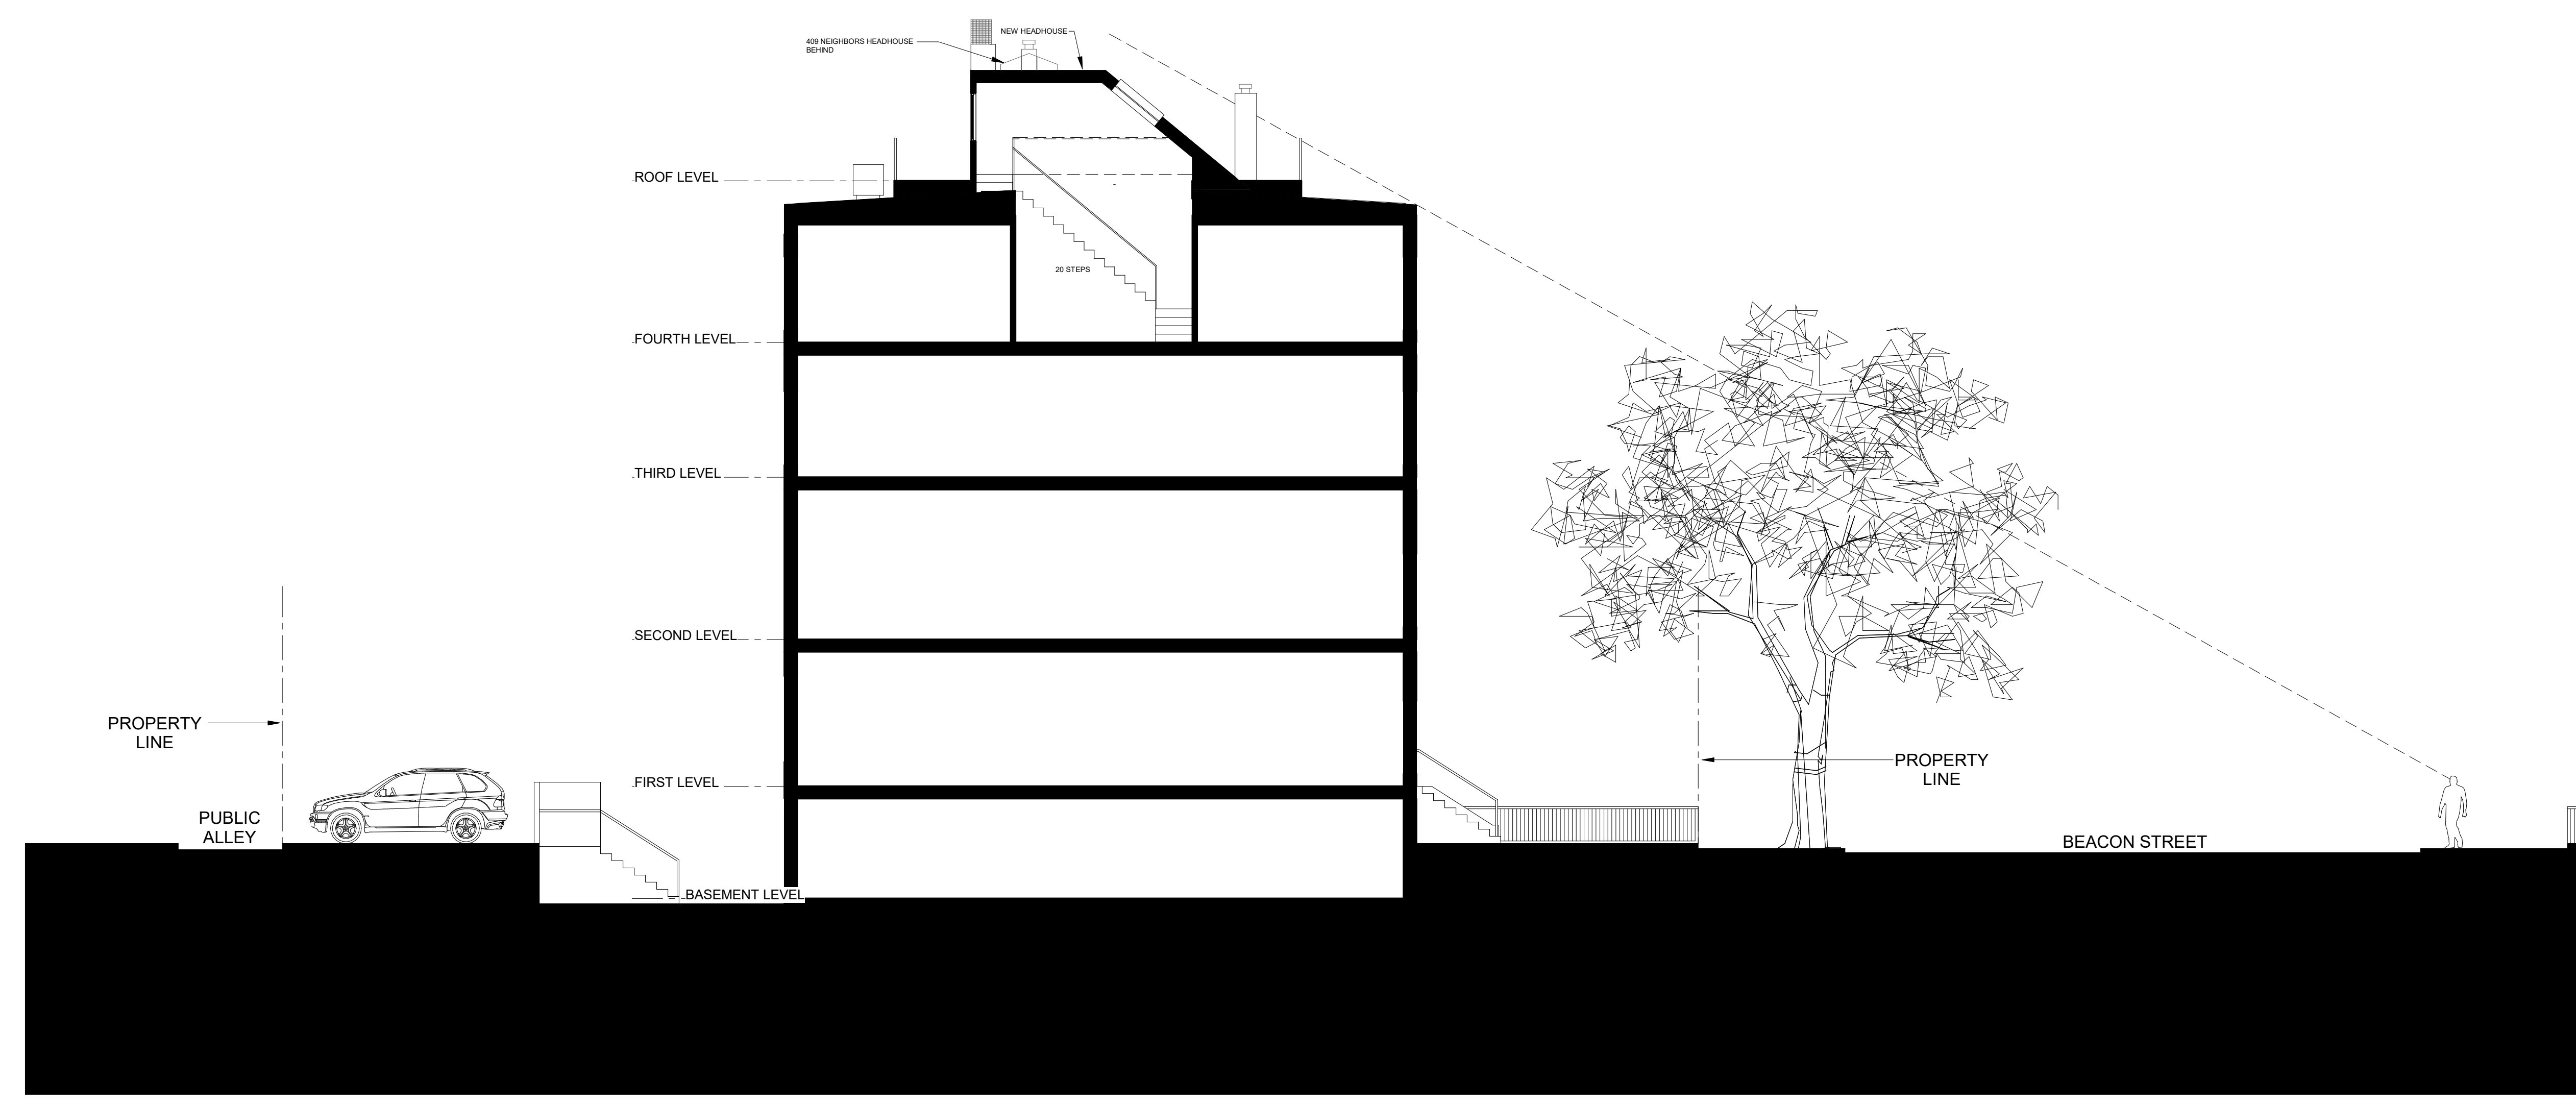

Notes:

DATE: 6/8/21  
Project Status

PROJECT NAME:  
407 BEACON  
PROJECT ADDRESS:  
407 BEACON STREET  
DRAWING:  
HEADHOUSE

SCALE: 1/4" = 1'-0"

SK.2

ROOF - PROPOSED HEADHOUSE  
SCALE: 1/4" = 1'-0"

HEADHOUSE ELEVATION 1A  
SCALE: 1/4" = 1'-0"

HEADHOUSE ELEVATION 1B  
SCALE: 1/4" = 1'-0"

HEADHOUSE ELEVATION 1C  
SCALE: 1/4" = 1'-0"

SECTION  
SCALE: 1/4" = 1'-0"

6/10/2021 12:06:59 PM

the  
**HOLLAND COMPANIES**  
Design & Construction

519 ALBANY STREET  
SUITE 200  
BOSTON, MA 02118  
TEL 617.556.2900  
FAX 617.556.2901

THEHOLLANDCOMPANIES.COM

**LONGITUDINAL SECTION**  
SCALE: 1/8" = 1'-0"

Notes:

DATE: 6/8/21  
Project Status  
SCALE: 1/8" = 1'-0"

PROJECT NAME:  
407 BEACON  
PROJECT ADDRESS:  
407 BEACON STREET  
DRAWING:  
HEADHOUSE