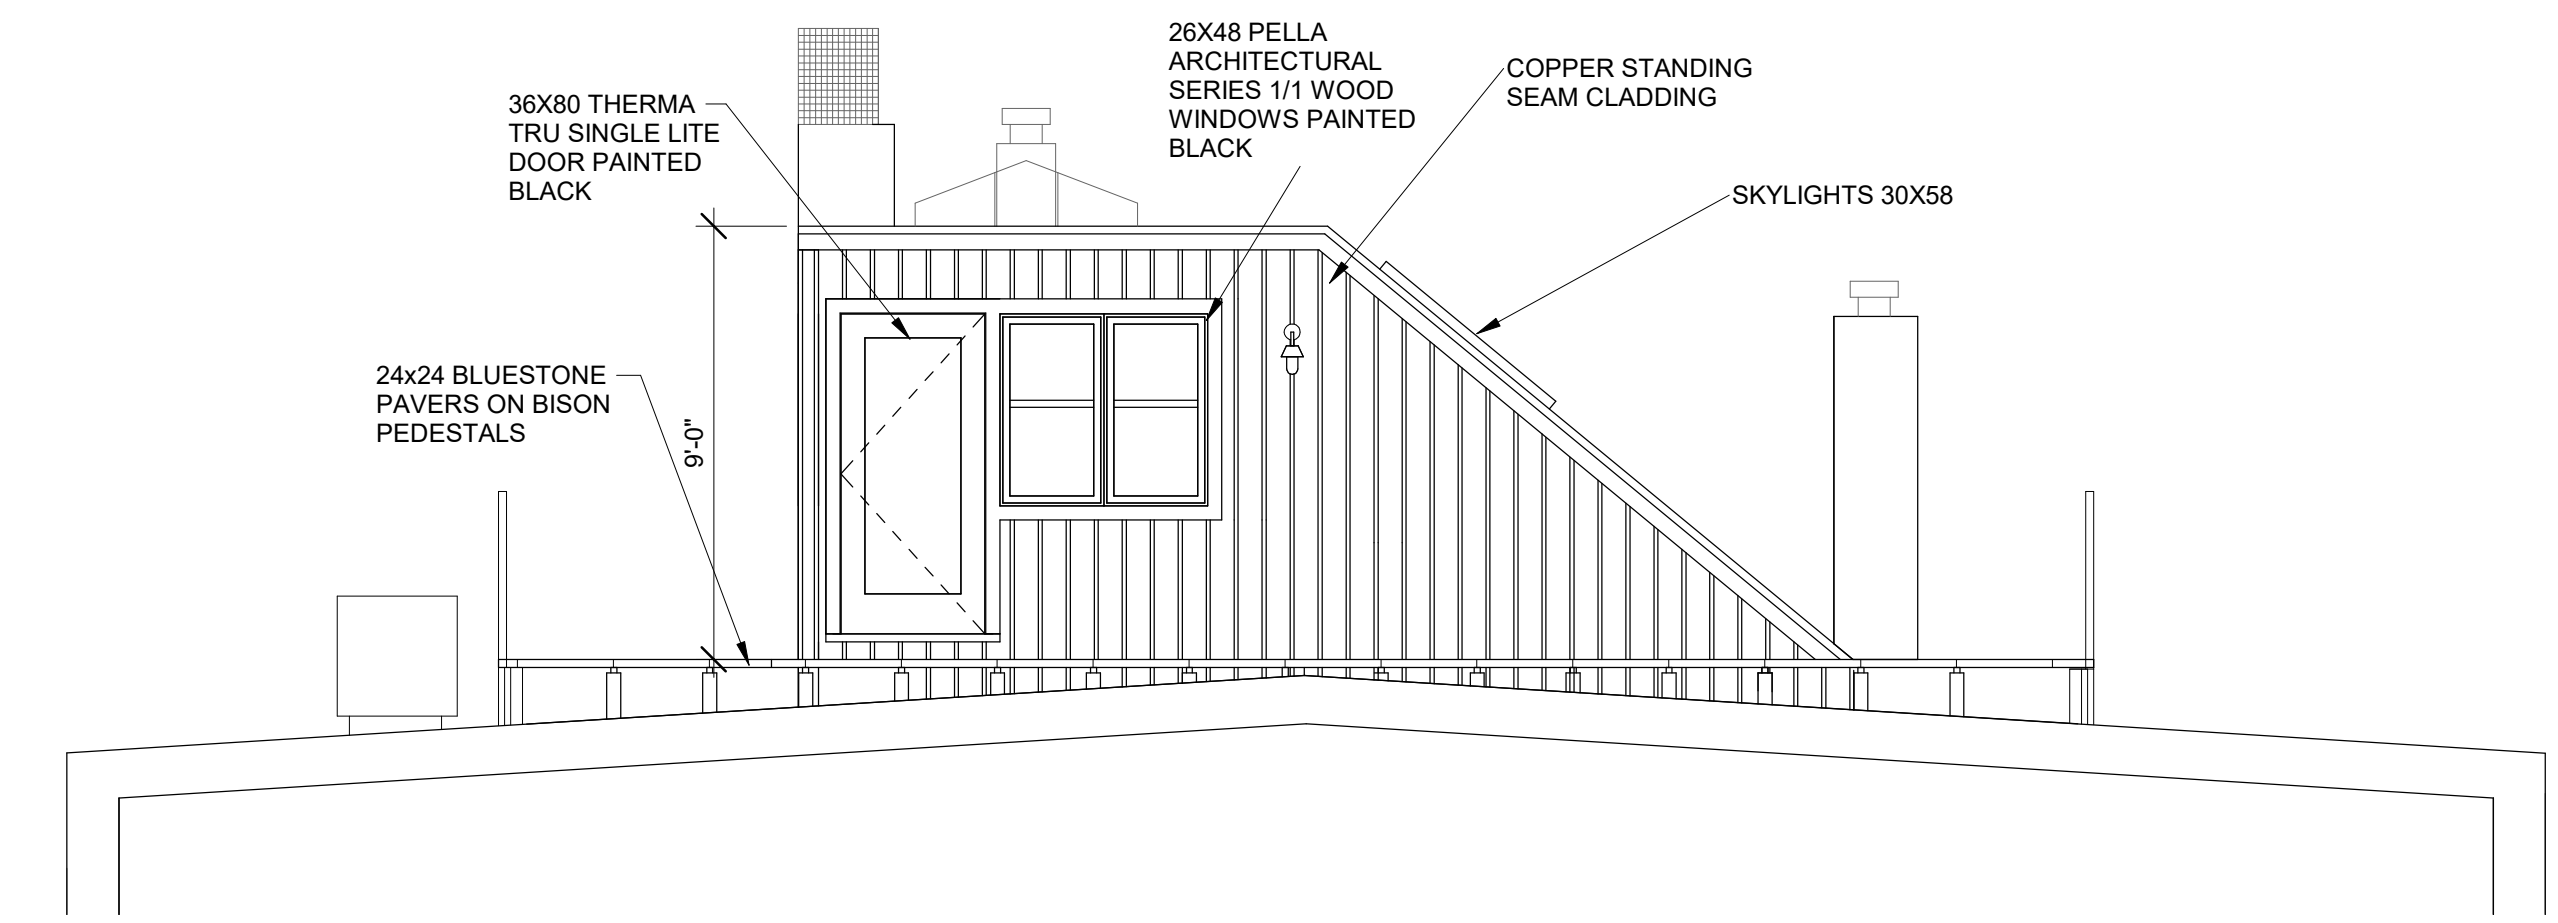

HEADHOUSE ELEVATION 1C
SCALE: 1/4" = 1'-0"