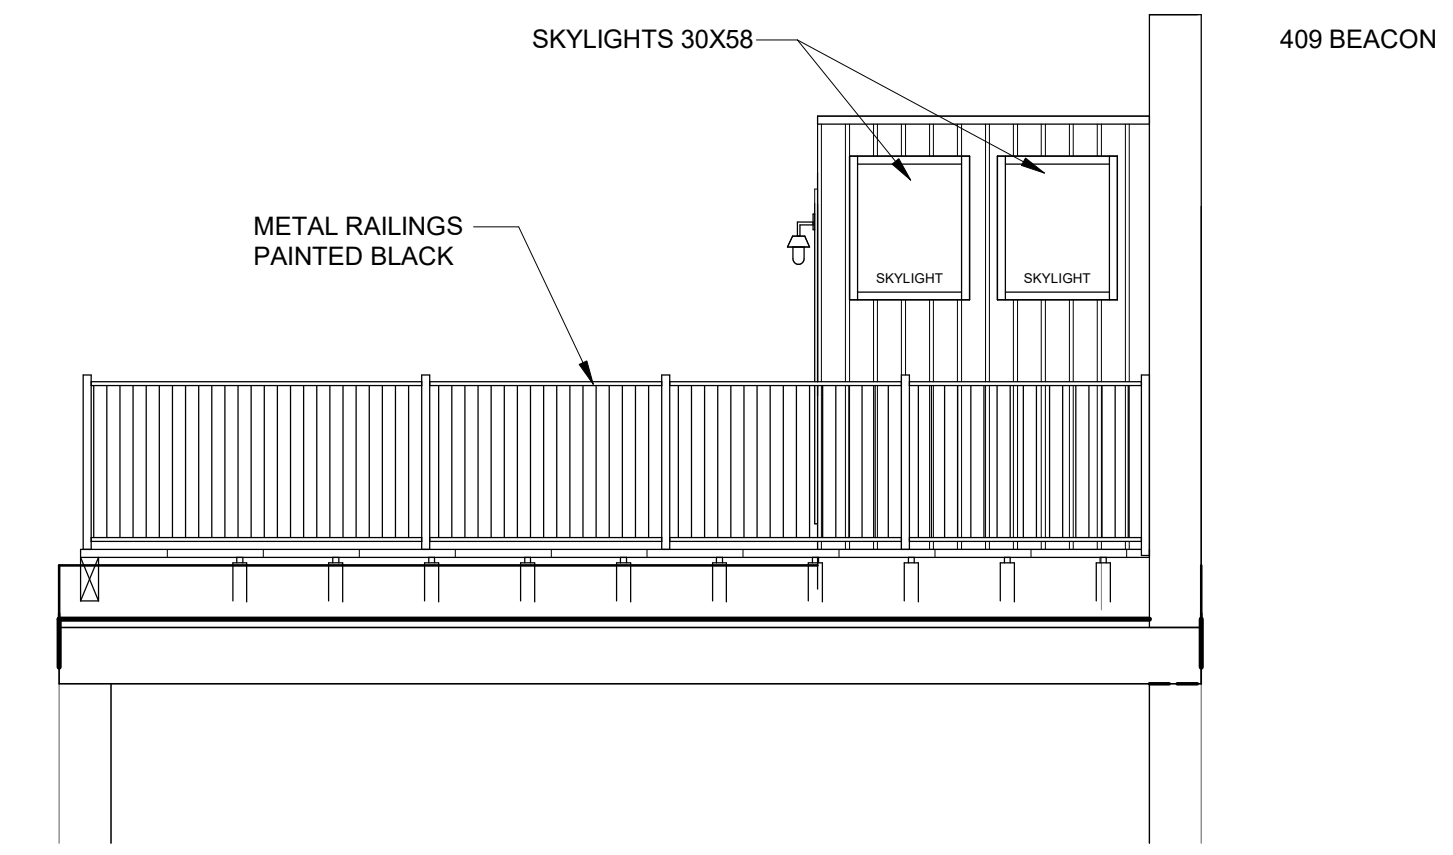

Notes:

DATE: 6/8/21  
Project Status

PROJECT NAME:  
407 BEACON  
PROJECT ADDRESS:  
407 BEACON STREET  
DRAWING:  
HEADHOUSE

SCALE: 1/4" = 1'-0"

SK.2

ROOF - PROPOSED HEADHOUSE  
SCALE: 1/4" = 1'-0"

HEADHOUSE ELEVATION 1A  
SCALE: 1/4" = 1'-0"