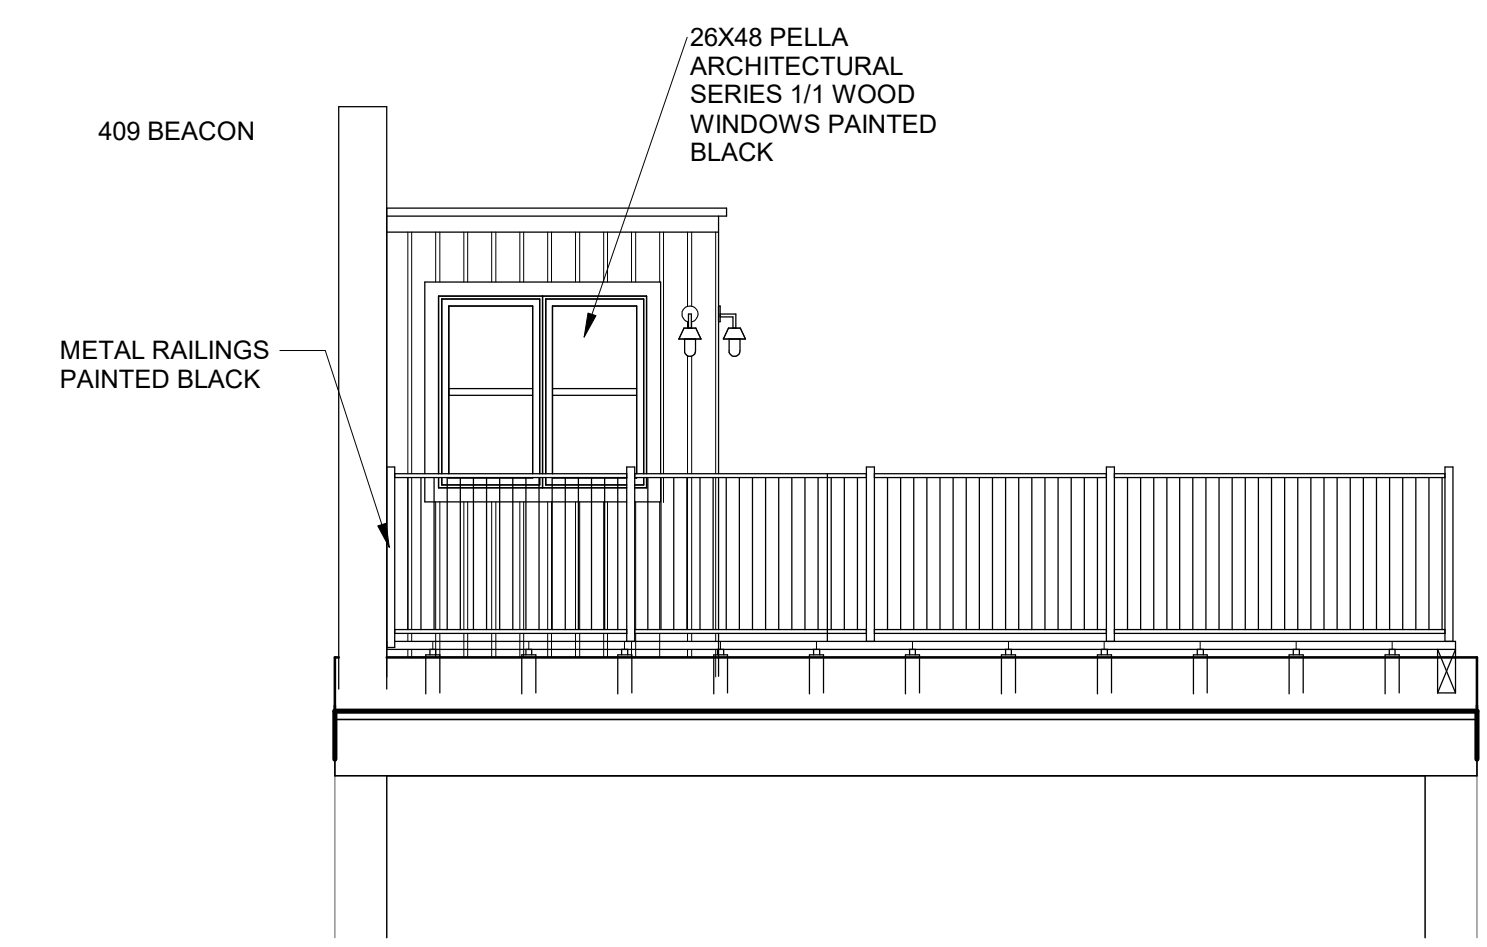

Notes:

DATE: 6/8/21  
Project Status

PROJECT NAME:  
407 BEACON  
PROJECT ADDRESS:  
407 BEACON STREET  
DRAWING:  
HEADHOUSE

SCALE: 1/4" = 1'-0"

SK.2

ROOF - PROPOSED HEADHOUSE  
SCALE: 1/4" = 1'-0"

HEADHOUSE ELEVATION 1A  
SCALE: 1/4" = 1'-0"