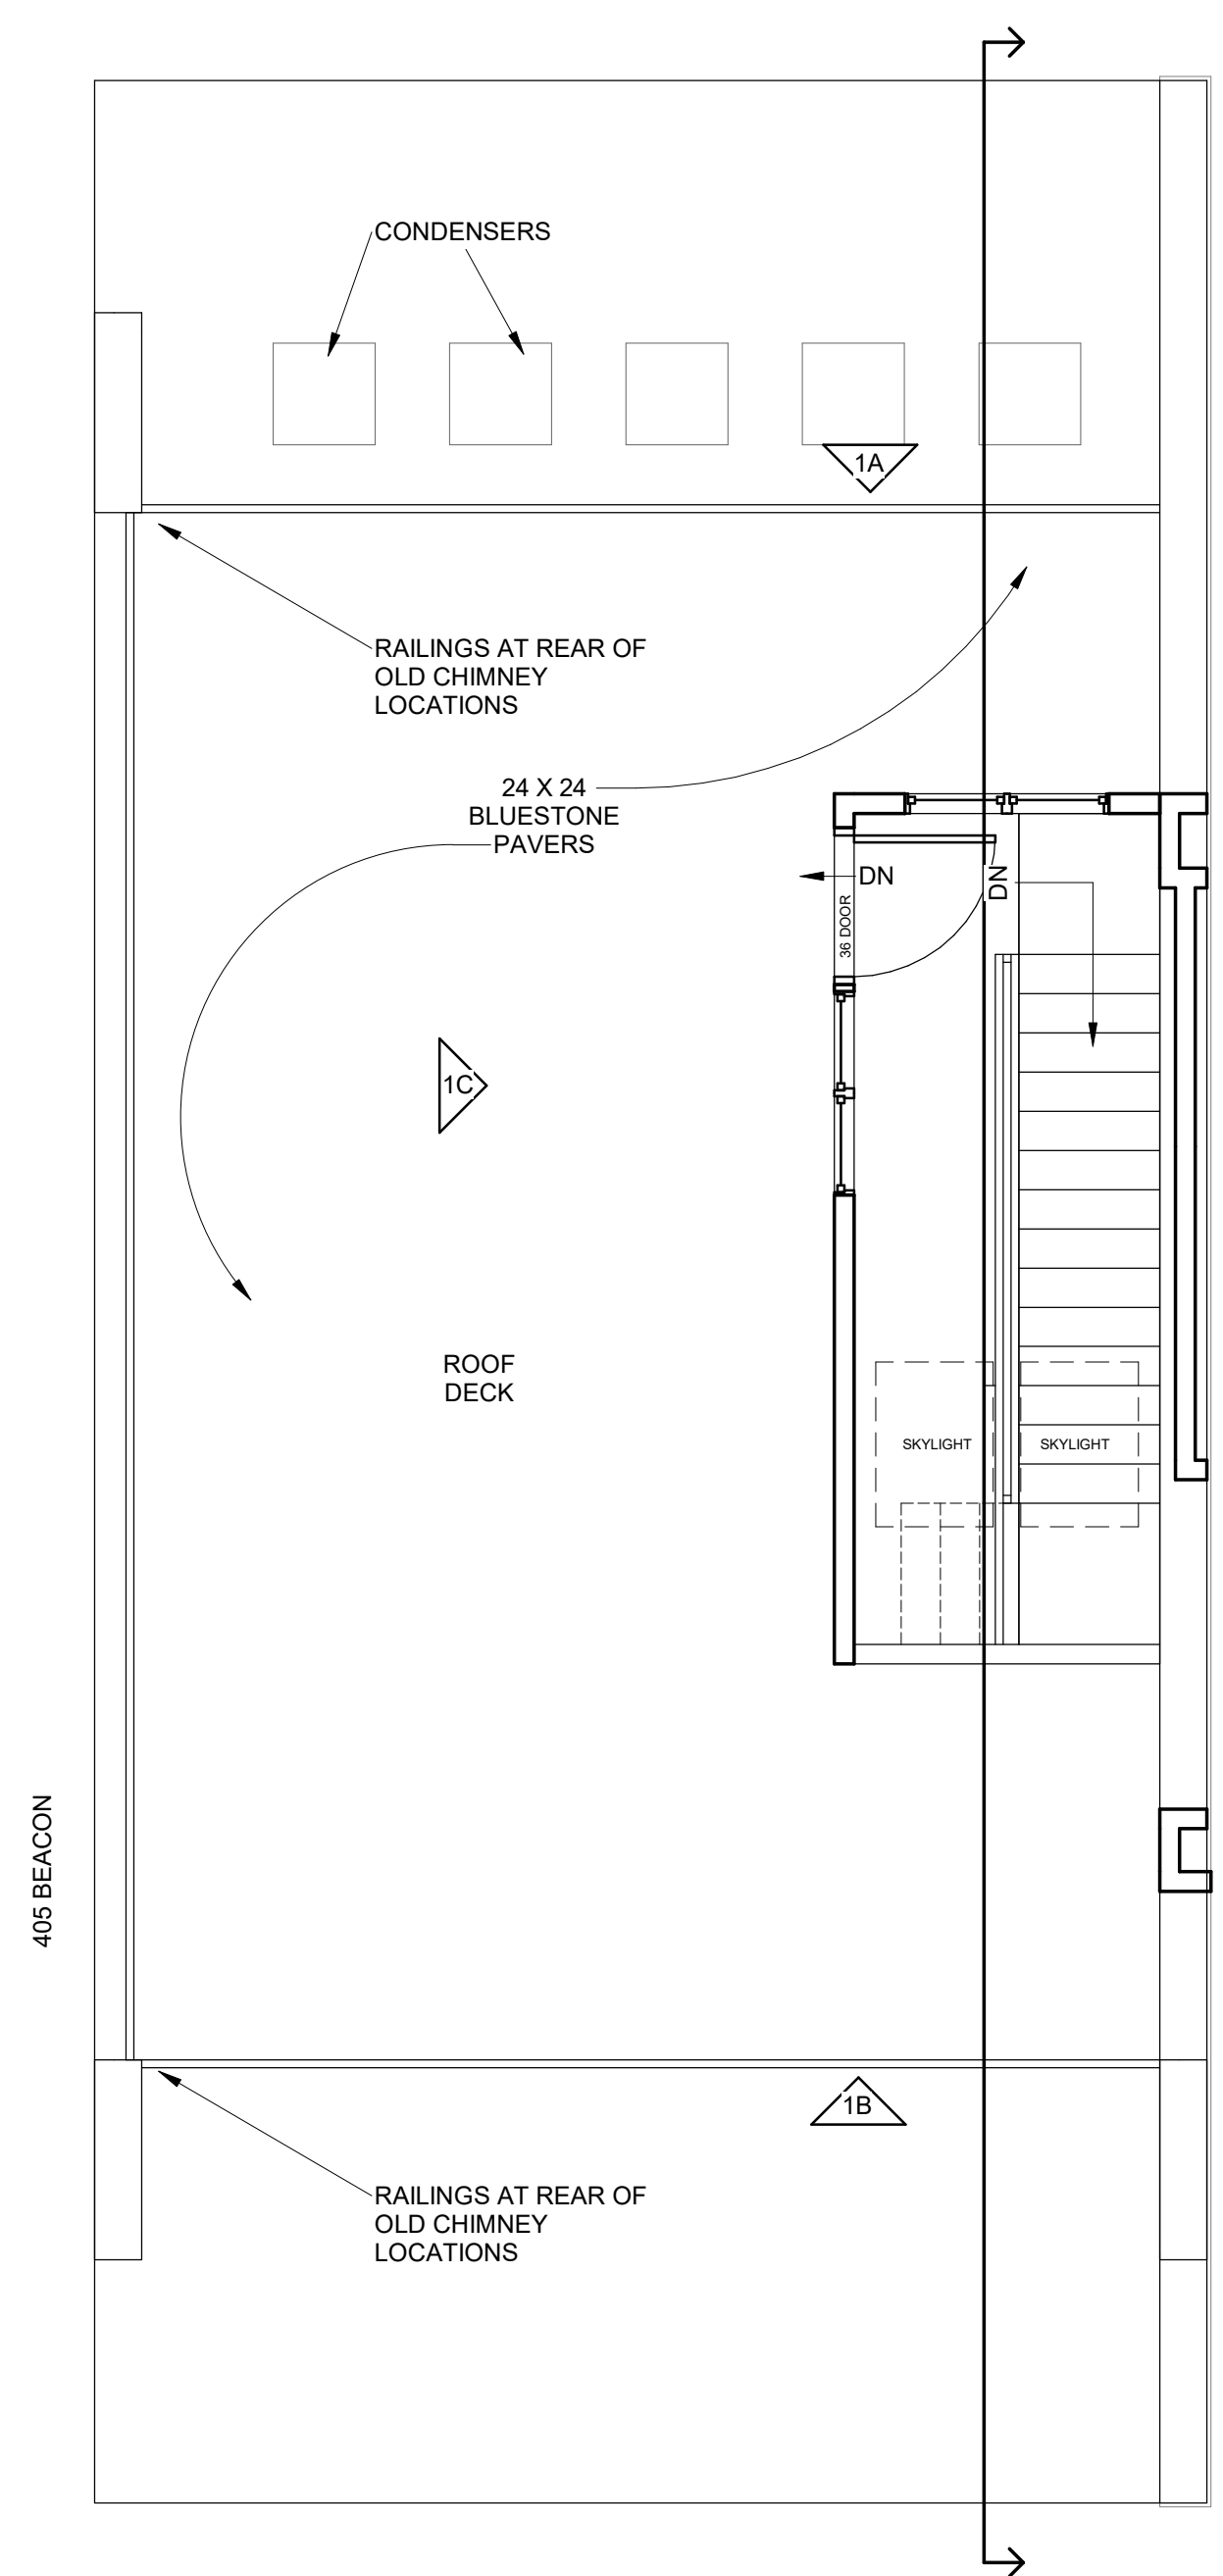

Notes:

DATE: 6/8/21  
Project Status

PROJECT NAME:  
407 BEACON  
PROJECT ADDRESS:  
407 BEACON STREET  
DRAWING:  
HEADHOUSE

SCALE: 1/4" = 1'-0"

SK.2

ROOF - PROPOSED HEADHOUSE  
SCALE: 1/4" = 1'-0"

HEADHOUSE ELEVATION 1A  
SCALE: 1/4" = 1'-0"