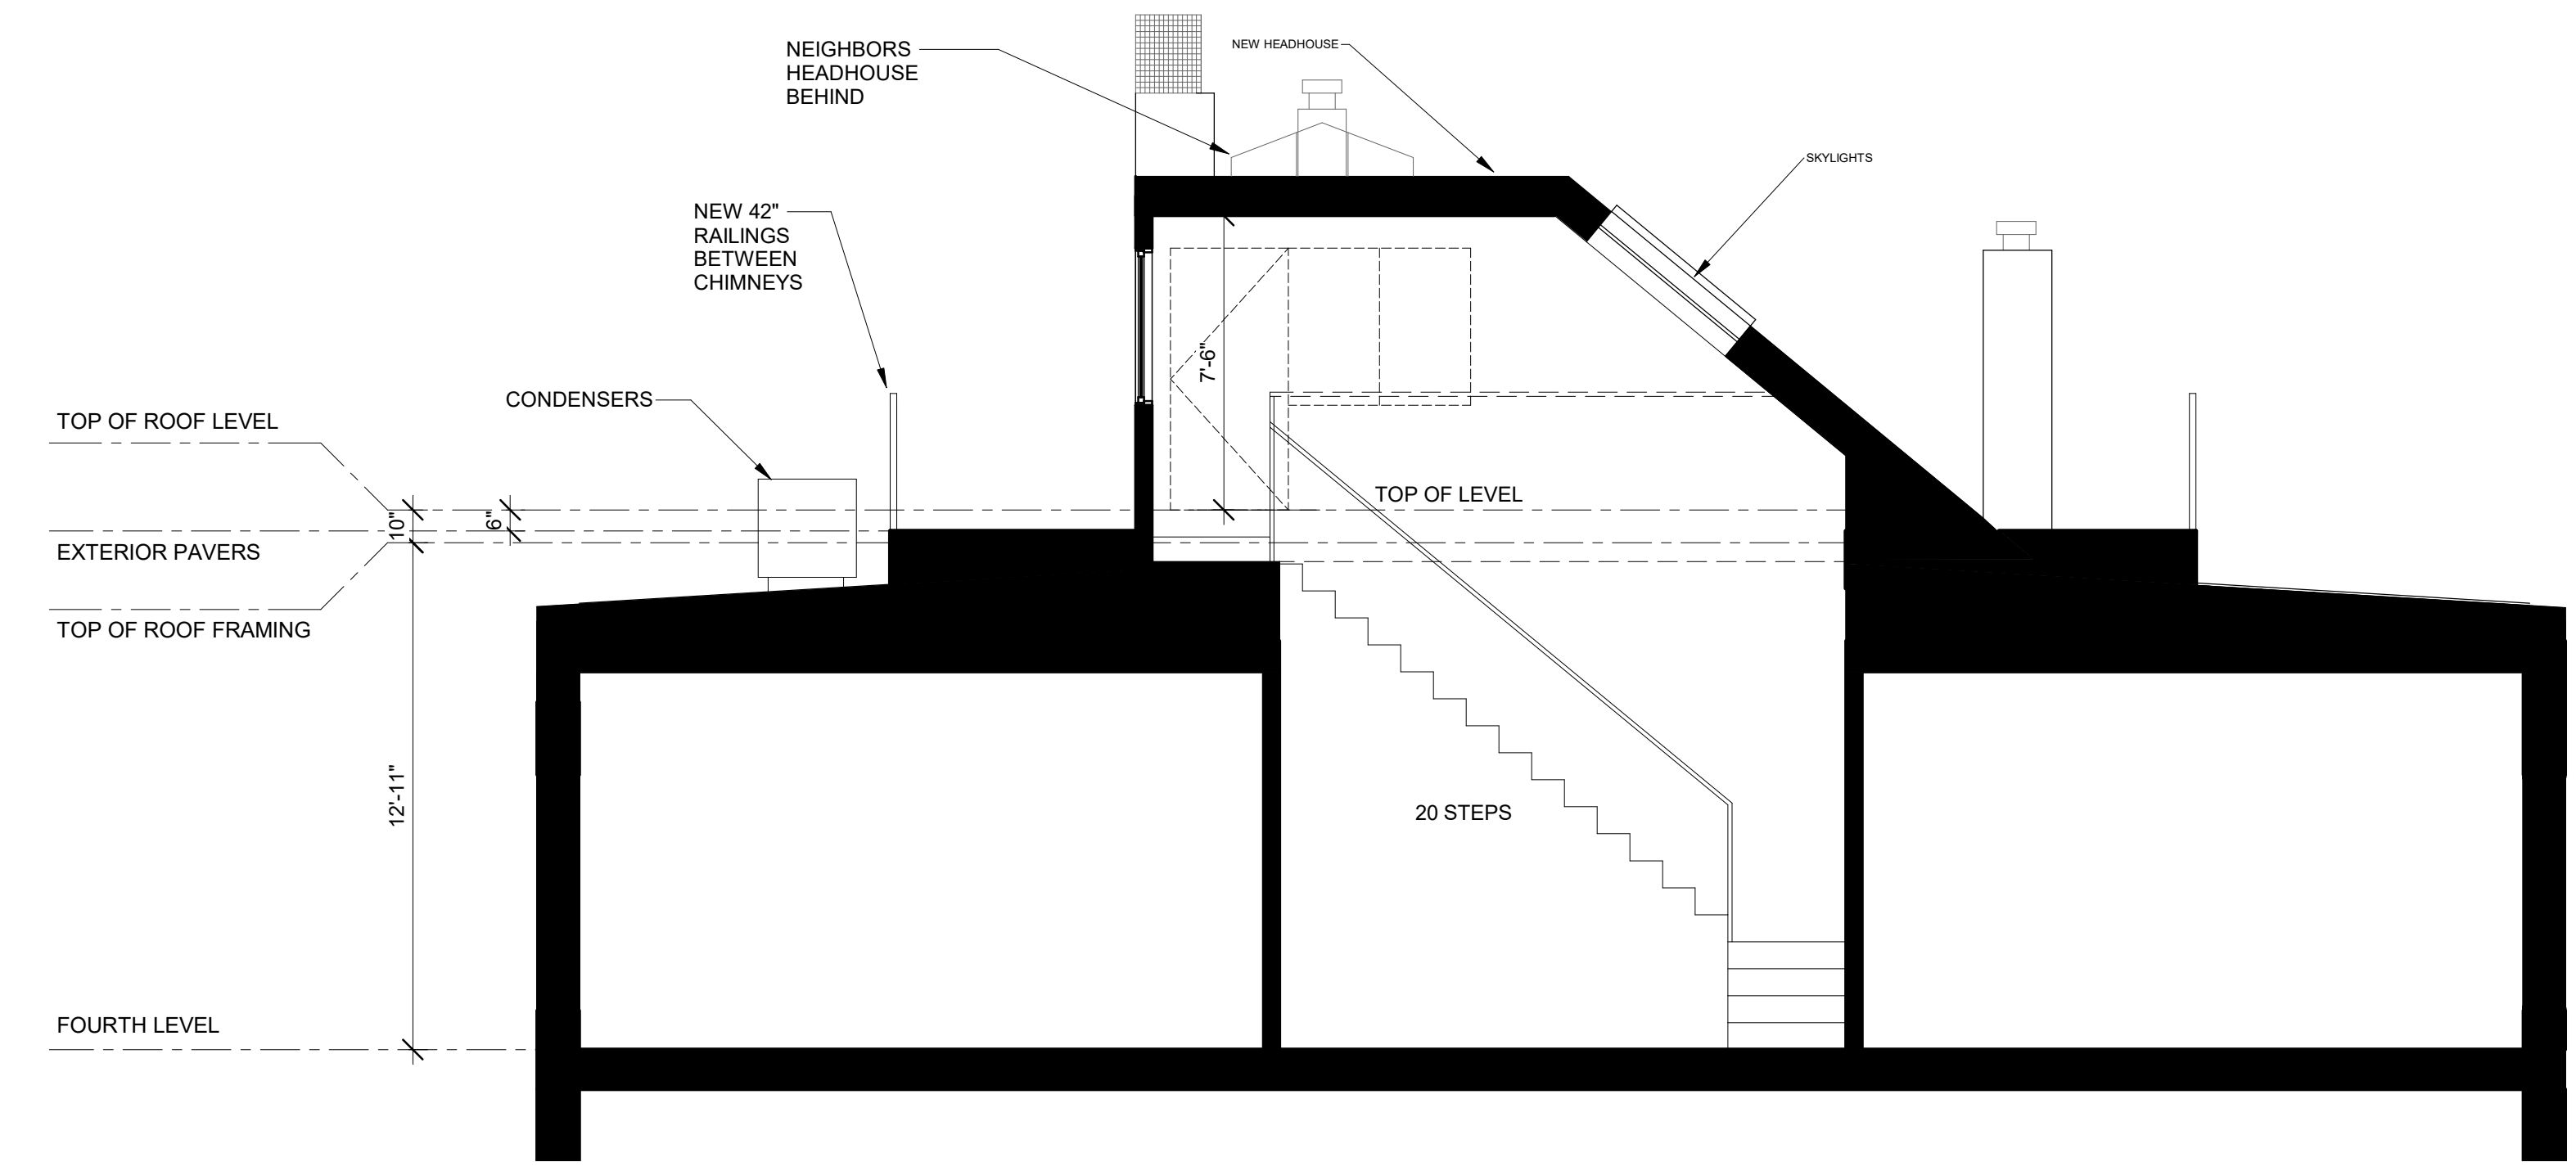

SECTION
SCALE: 1/4" = 1'-0"