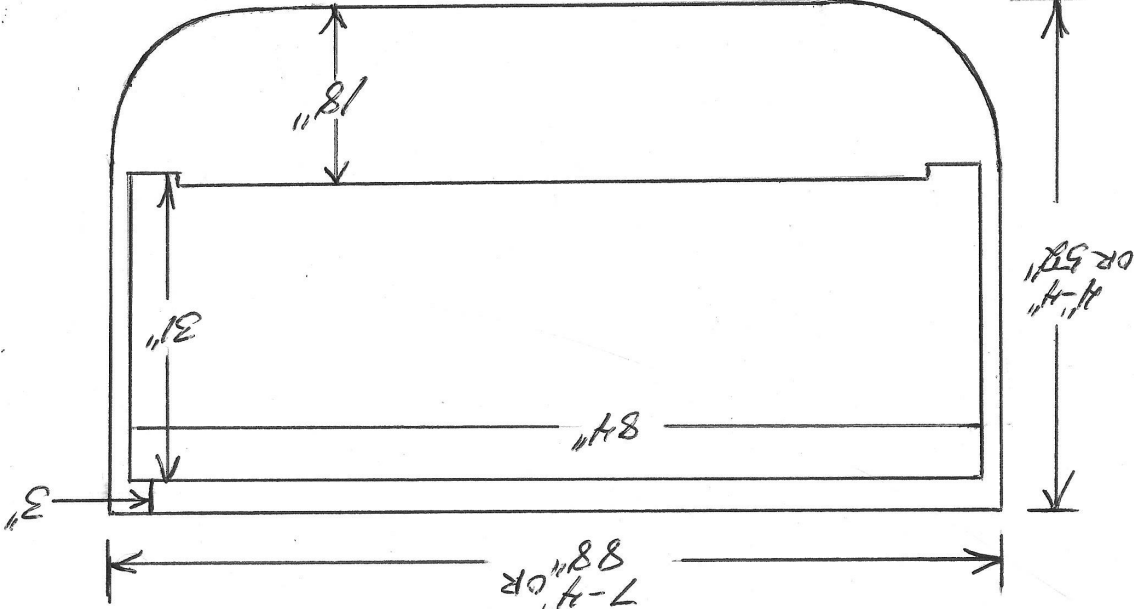

KAUFHOLD FAMILY MEMORIALS & STONE WORKS

72 Concord Street, Peterborough, NH 03458
Phone (603) 924-3114 Fax (603) 924-9056

SEPT. 22, 2020