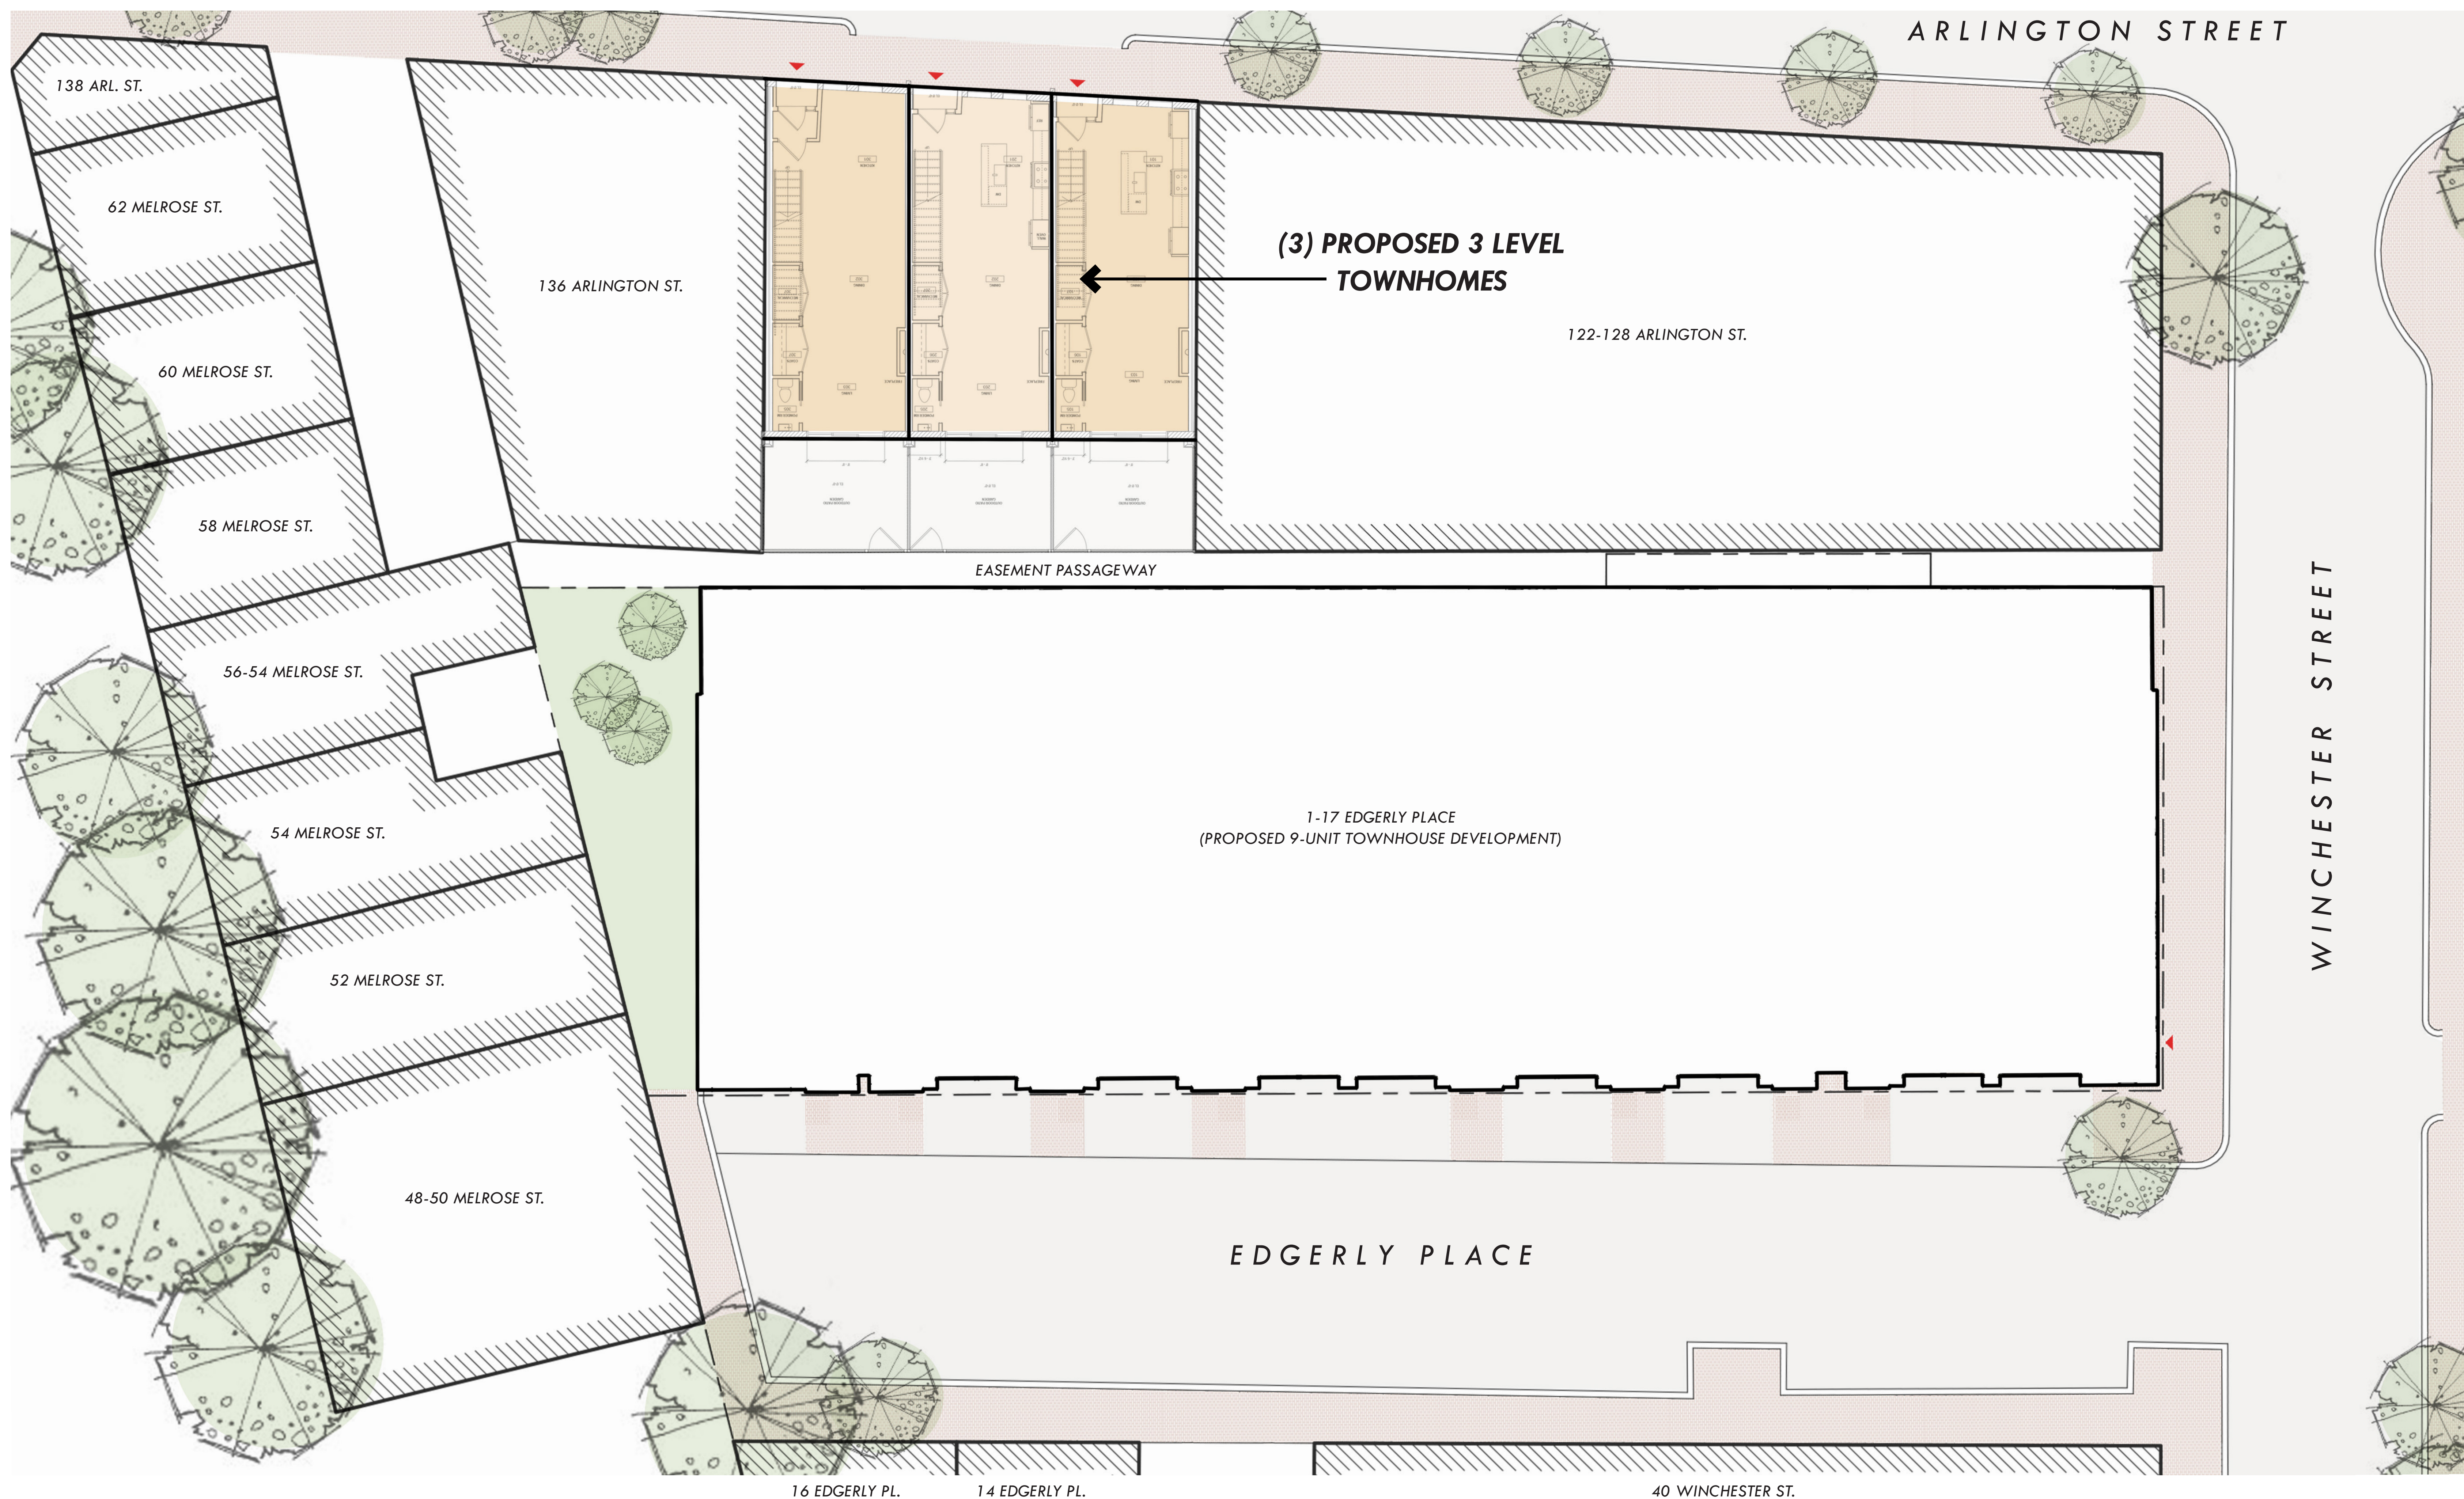

132 ARLINGTON STREET

BAY VILLAGE LANDMARK DISTRICT COMMISSION DESIGN REVIEW

Google Earth

Image Landsat / Copernicus
Map data © OpenStreetMap contributors,
Imagery © Mapbox

**EDGERLY
DEVELOPMENT LLC**

JGE

**J. GARLAND
ENTERPRISES LLC**
ARCHITECTURE • DESIGN • REAL ESTATE

132 Arlington Street | Bay Village Boston
OCTOBER 20, 2020

NEIGHBORHOOD LOCUS MAP

Arlington St.

Along Arlington St.

Winchester St. at Arlington

Across Arlington St.

Winchester St. at Arlington

Along Arlington St

1-17 EDGERLY PLACE

**EDGERLY
DEVELOPMENT LLC**

JGE
**J. GARLAND
ENTERPRISES LLC**
ARCHITECTURE • DESIGN • REAL ESTATE

132 Arlington Street | Bay Village Boston
OCTOBER 20, 2020

ADJACENT RECENTLY APPROVED LANDMARKS PROJECT (BY OTHERS)