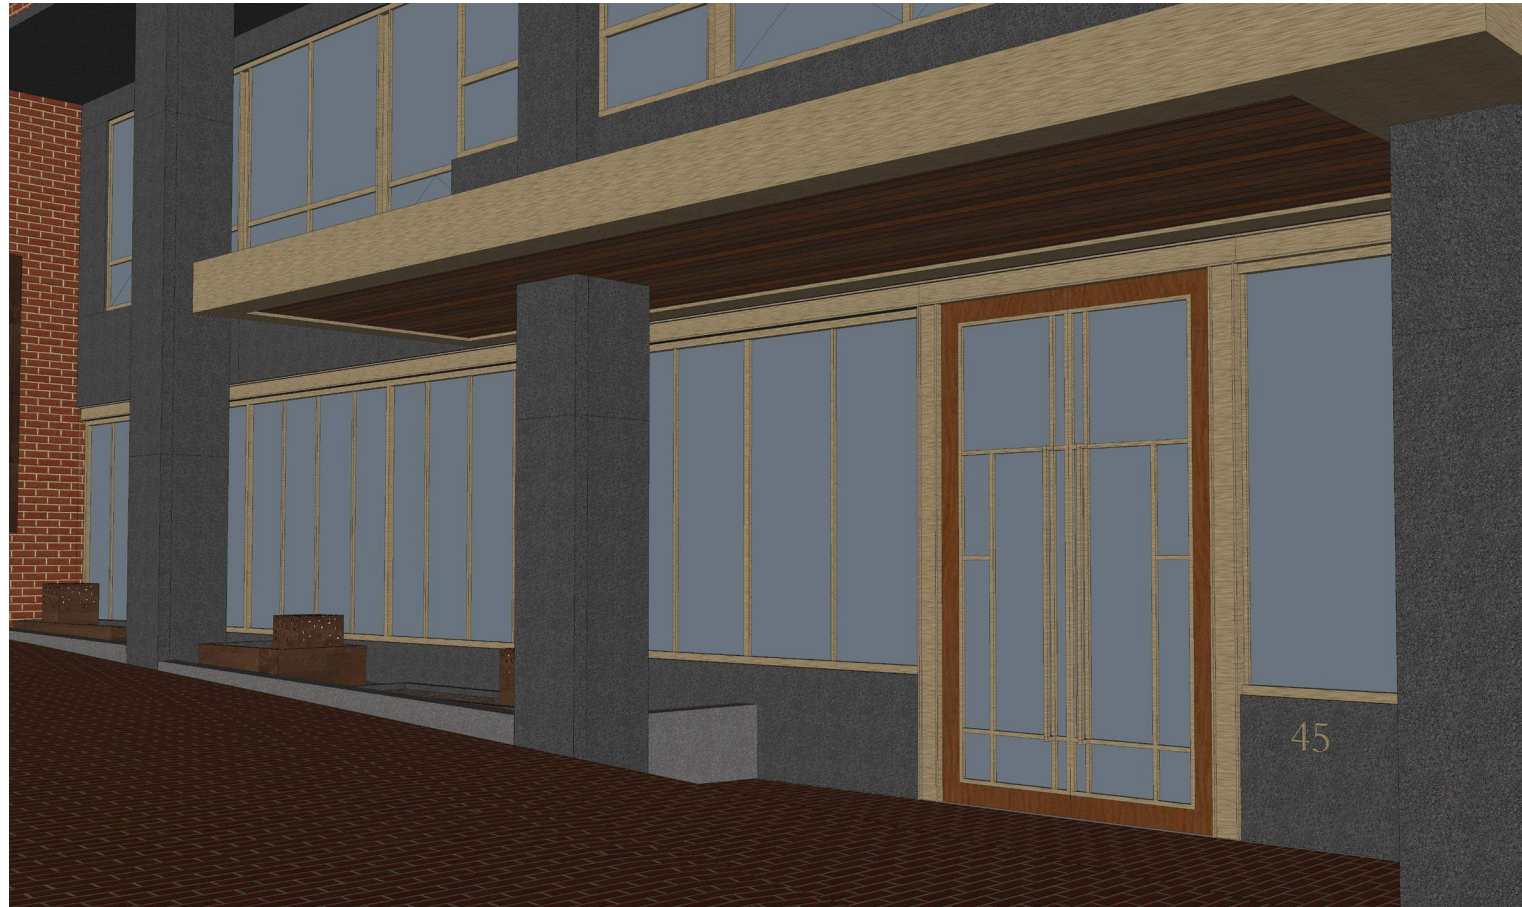

2 ADDRESS SIGN: 6" HIGH OPTION
SCALE: 1/2" = 1'-0"

1 ADDRESS SIGN: 12" HIGH OPTION
SCALE: 1/2" = 1'-0"

Font to match existing lettering on Derne Street Entablature.

6" High Numbers

12" High Numbers

6" High Numbers

12" High Numbers