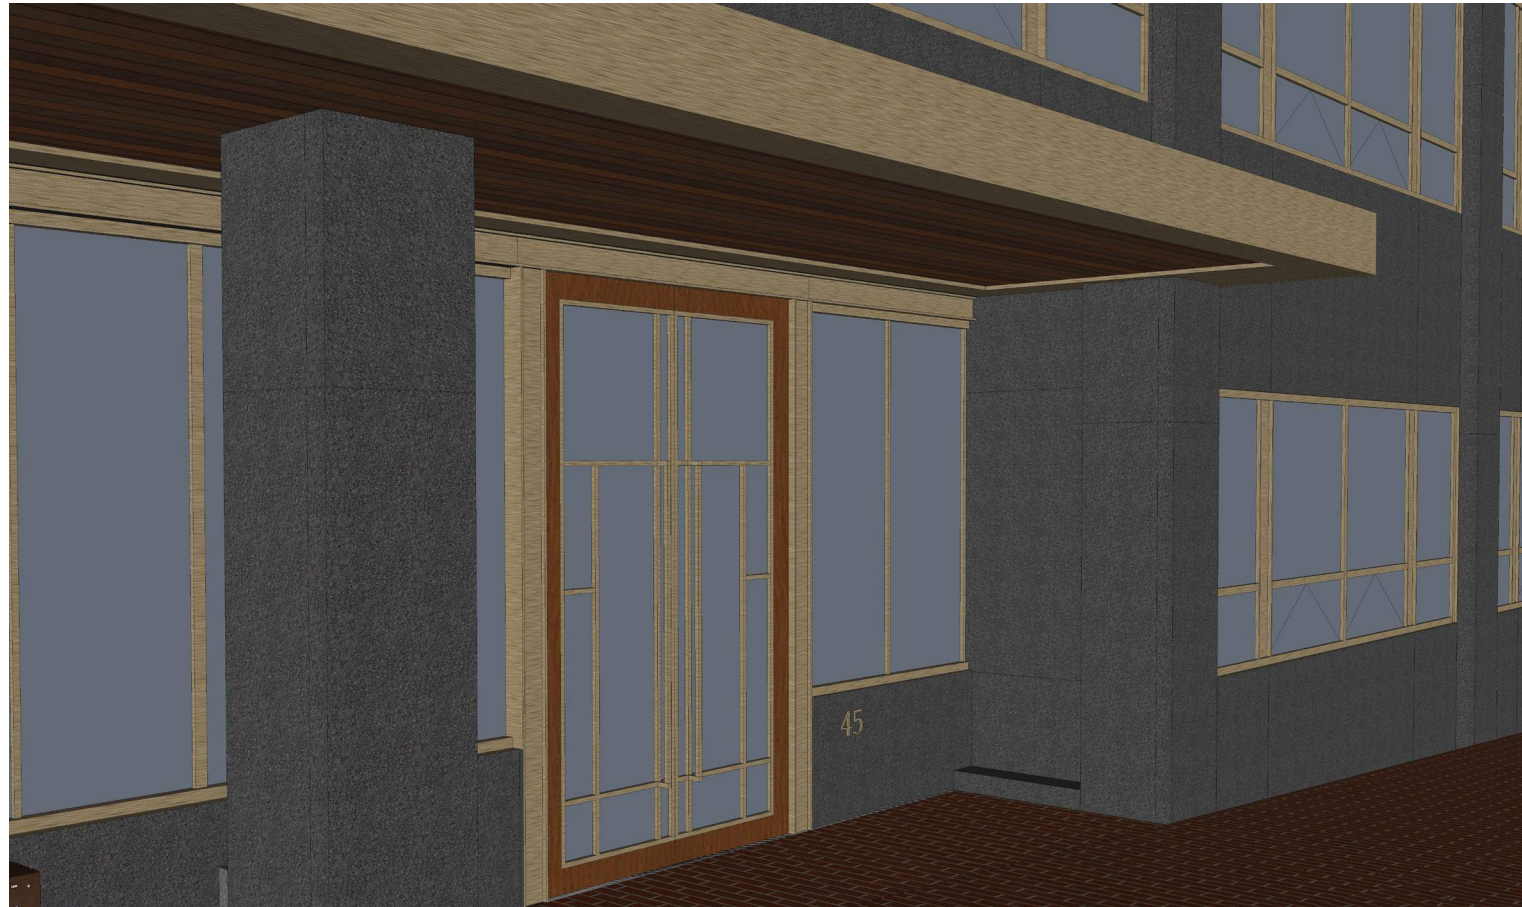

2 ADDRESS SIGN: 6" HIGH OPTION
SCALE: 1/2" = 1'-0"

1 ADDRESS SIGN: 12" HIGH OPTION
SCALE: 1/2" = 1'-0"

Font to match existing lettering on Derne Street Entablature.

6" High Numbers

12" High Numbers

6" High Numbers

12" High Numbers