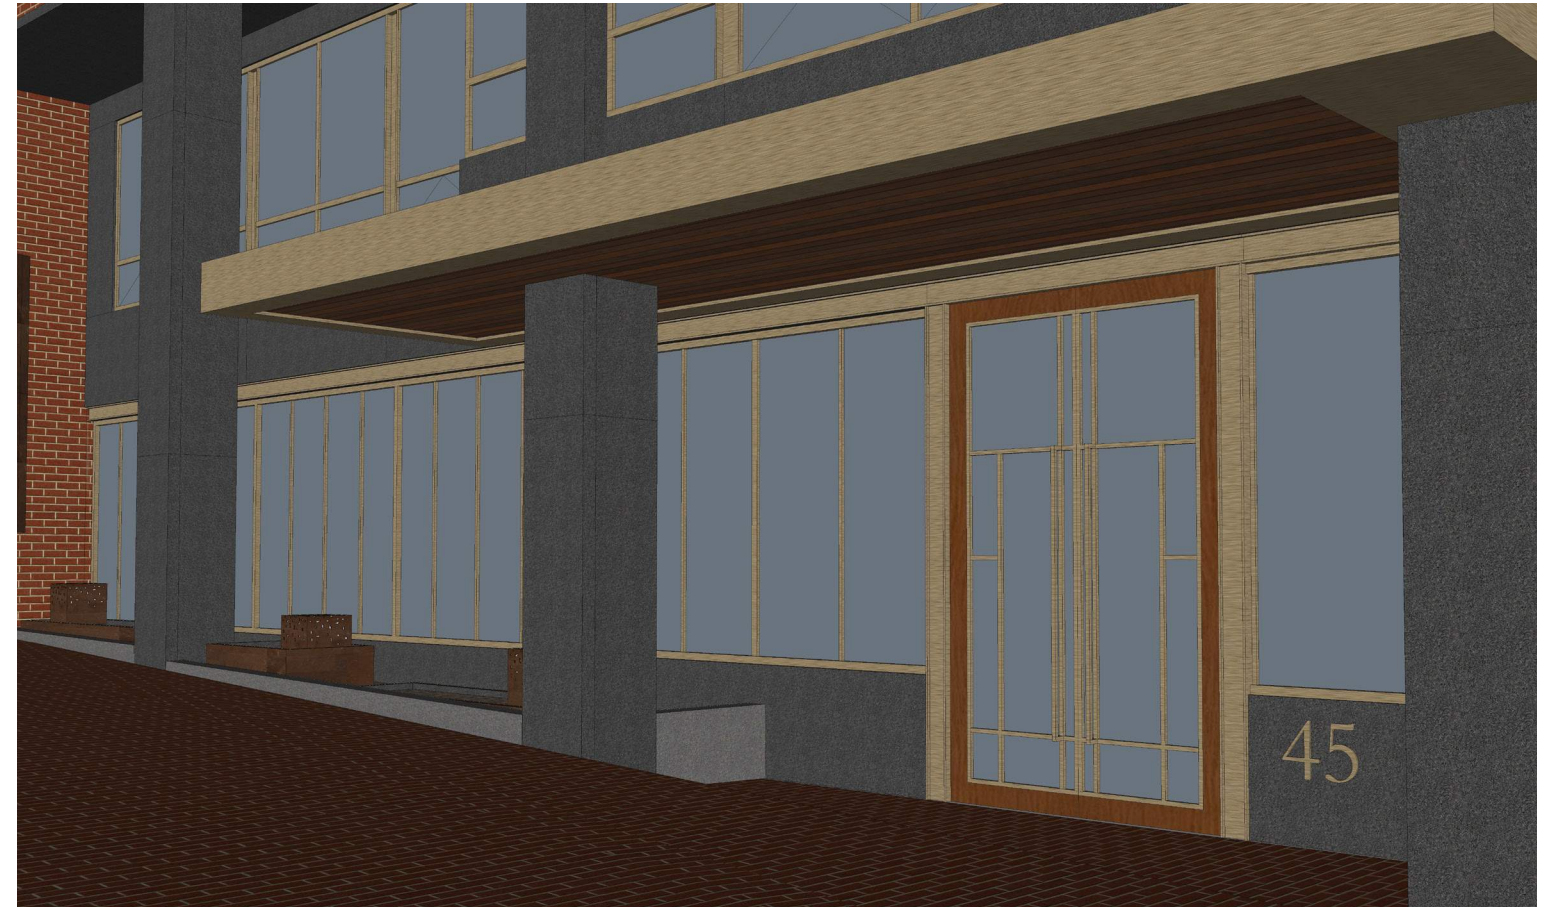

2 ADDRESS SIGN: 6" HIGH OPTION
SCALE: 1/2" = 1'-0"

1 ADDRESS SIGN: 12" HIGH OPTION
SCALE: 1/2" = 1'-0"

Font to match existing lettering on Derne Street Entablature.

6" High Numbers

12" High Numbers

6" High Numbers

12" High Numbers