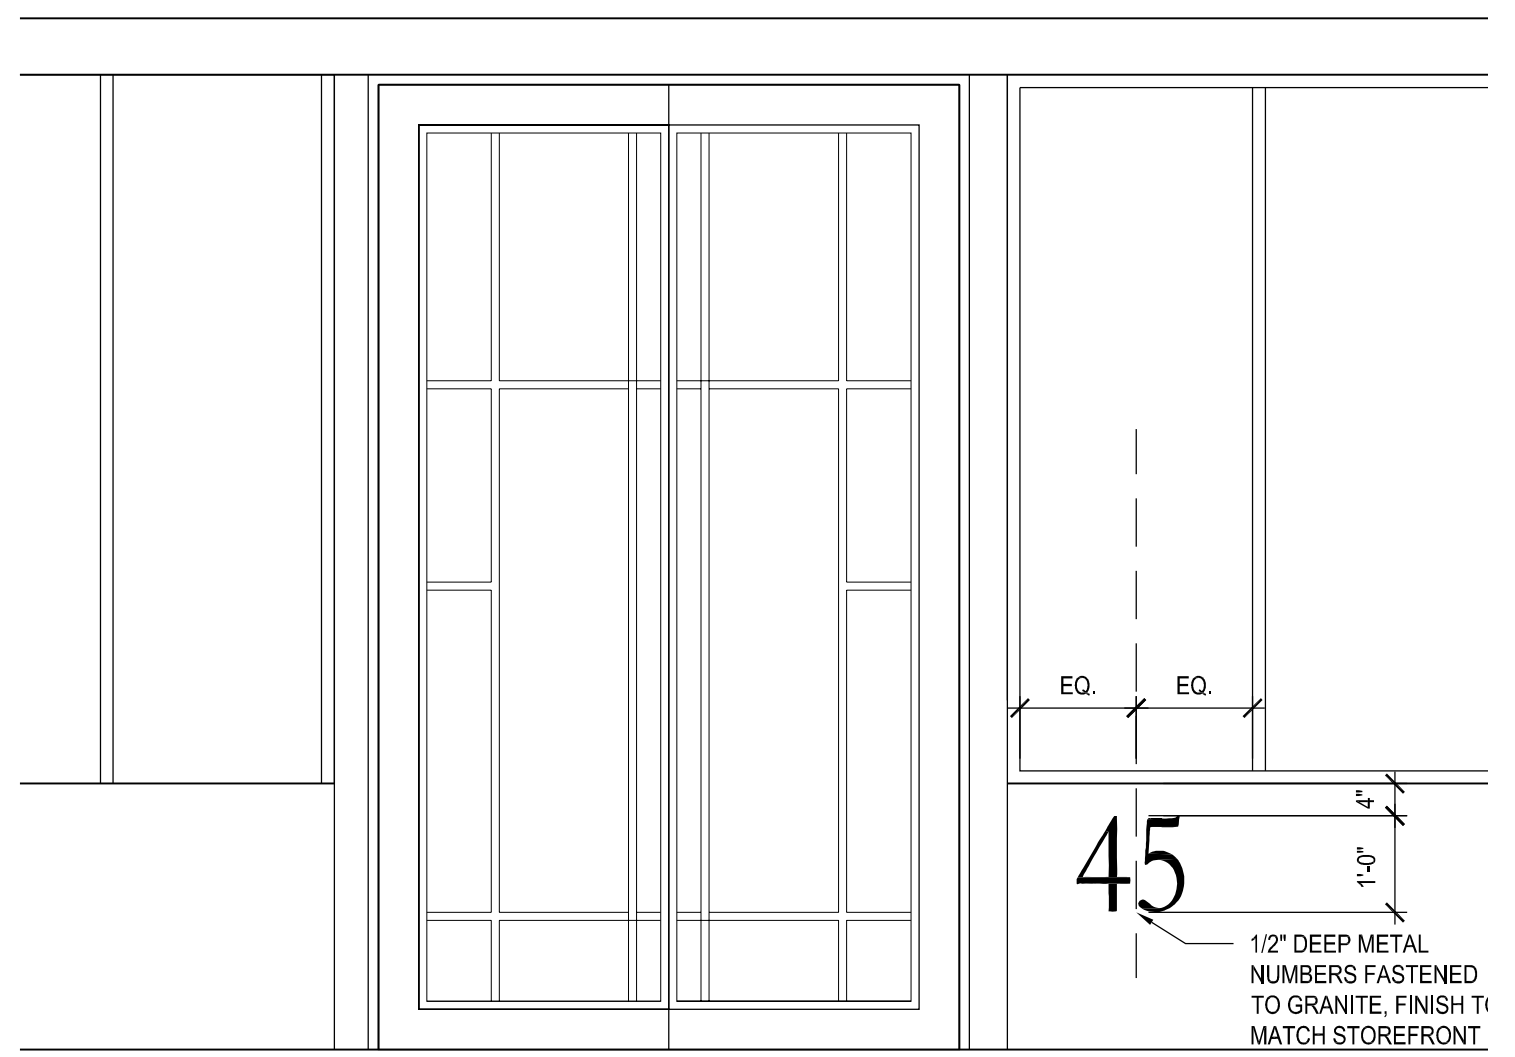

2 ADDRESS SIGN: 6" HIGH OPTION
SCALE: 1/2" = 1'-0"

1 ADDRESS SIGN: 12" HIGH OPTION
SCALE: 1/2" = 1'-0"

Font to match existing lettering on Derne Street Entablature.

6" High Numbers

12" High Numbers

6" High Numbers

12" High Numbers