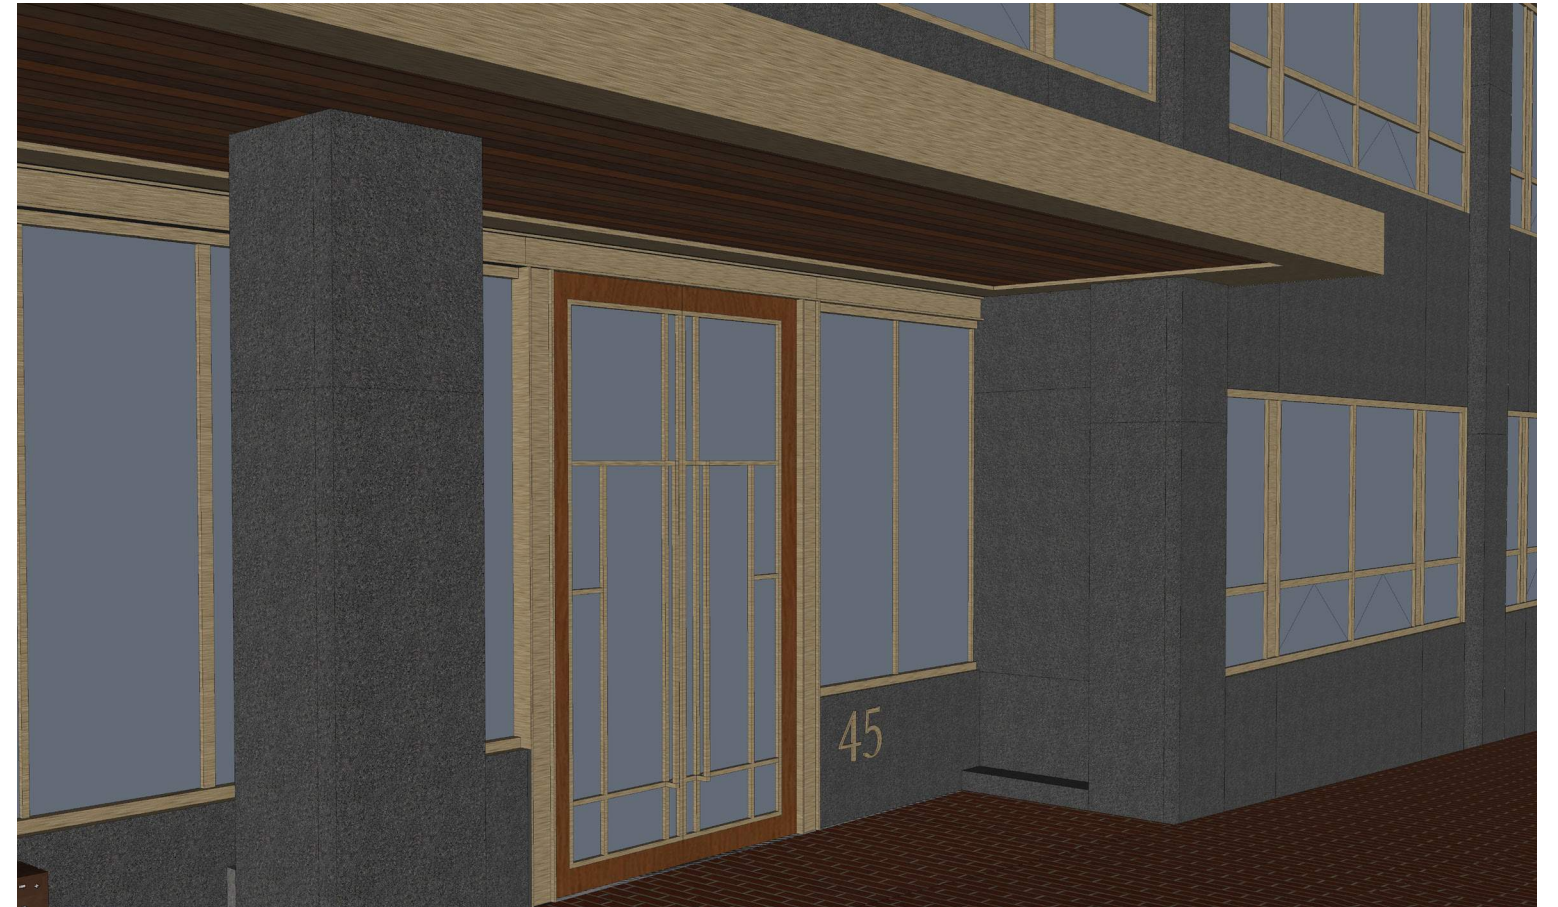

2 ADDRESS SIGN: 6" HIGH OPTION
SCALE: 1/2" = 1'-0"

1 ADDRESS SIGN: 12" HIGH OPTION
SCALE: 1/2" = 1'-0"

Font to match existing lettering on Derne Street Entablature.

6" High Numbers

12" High Numbers

6" High Numbers

12" High Numbers