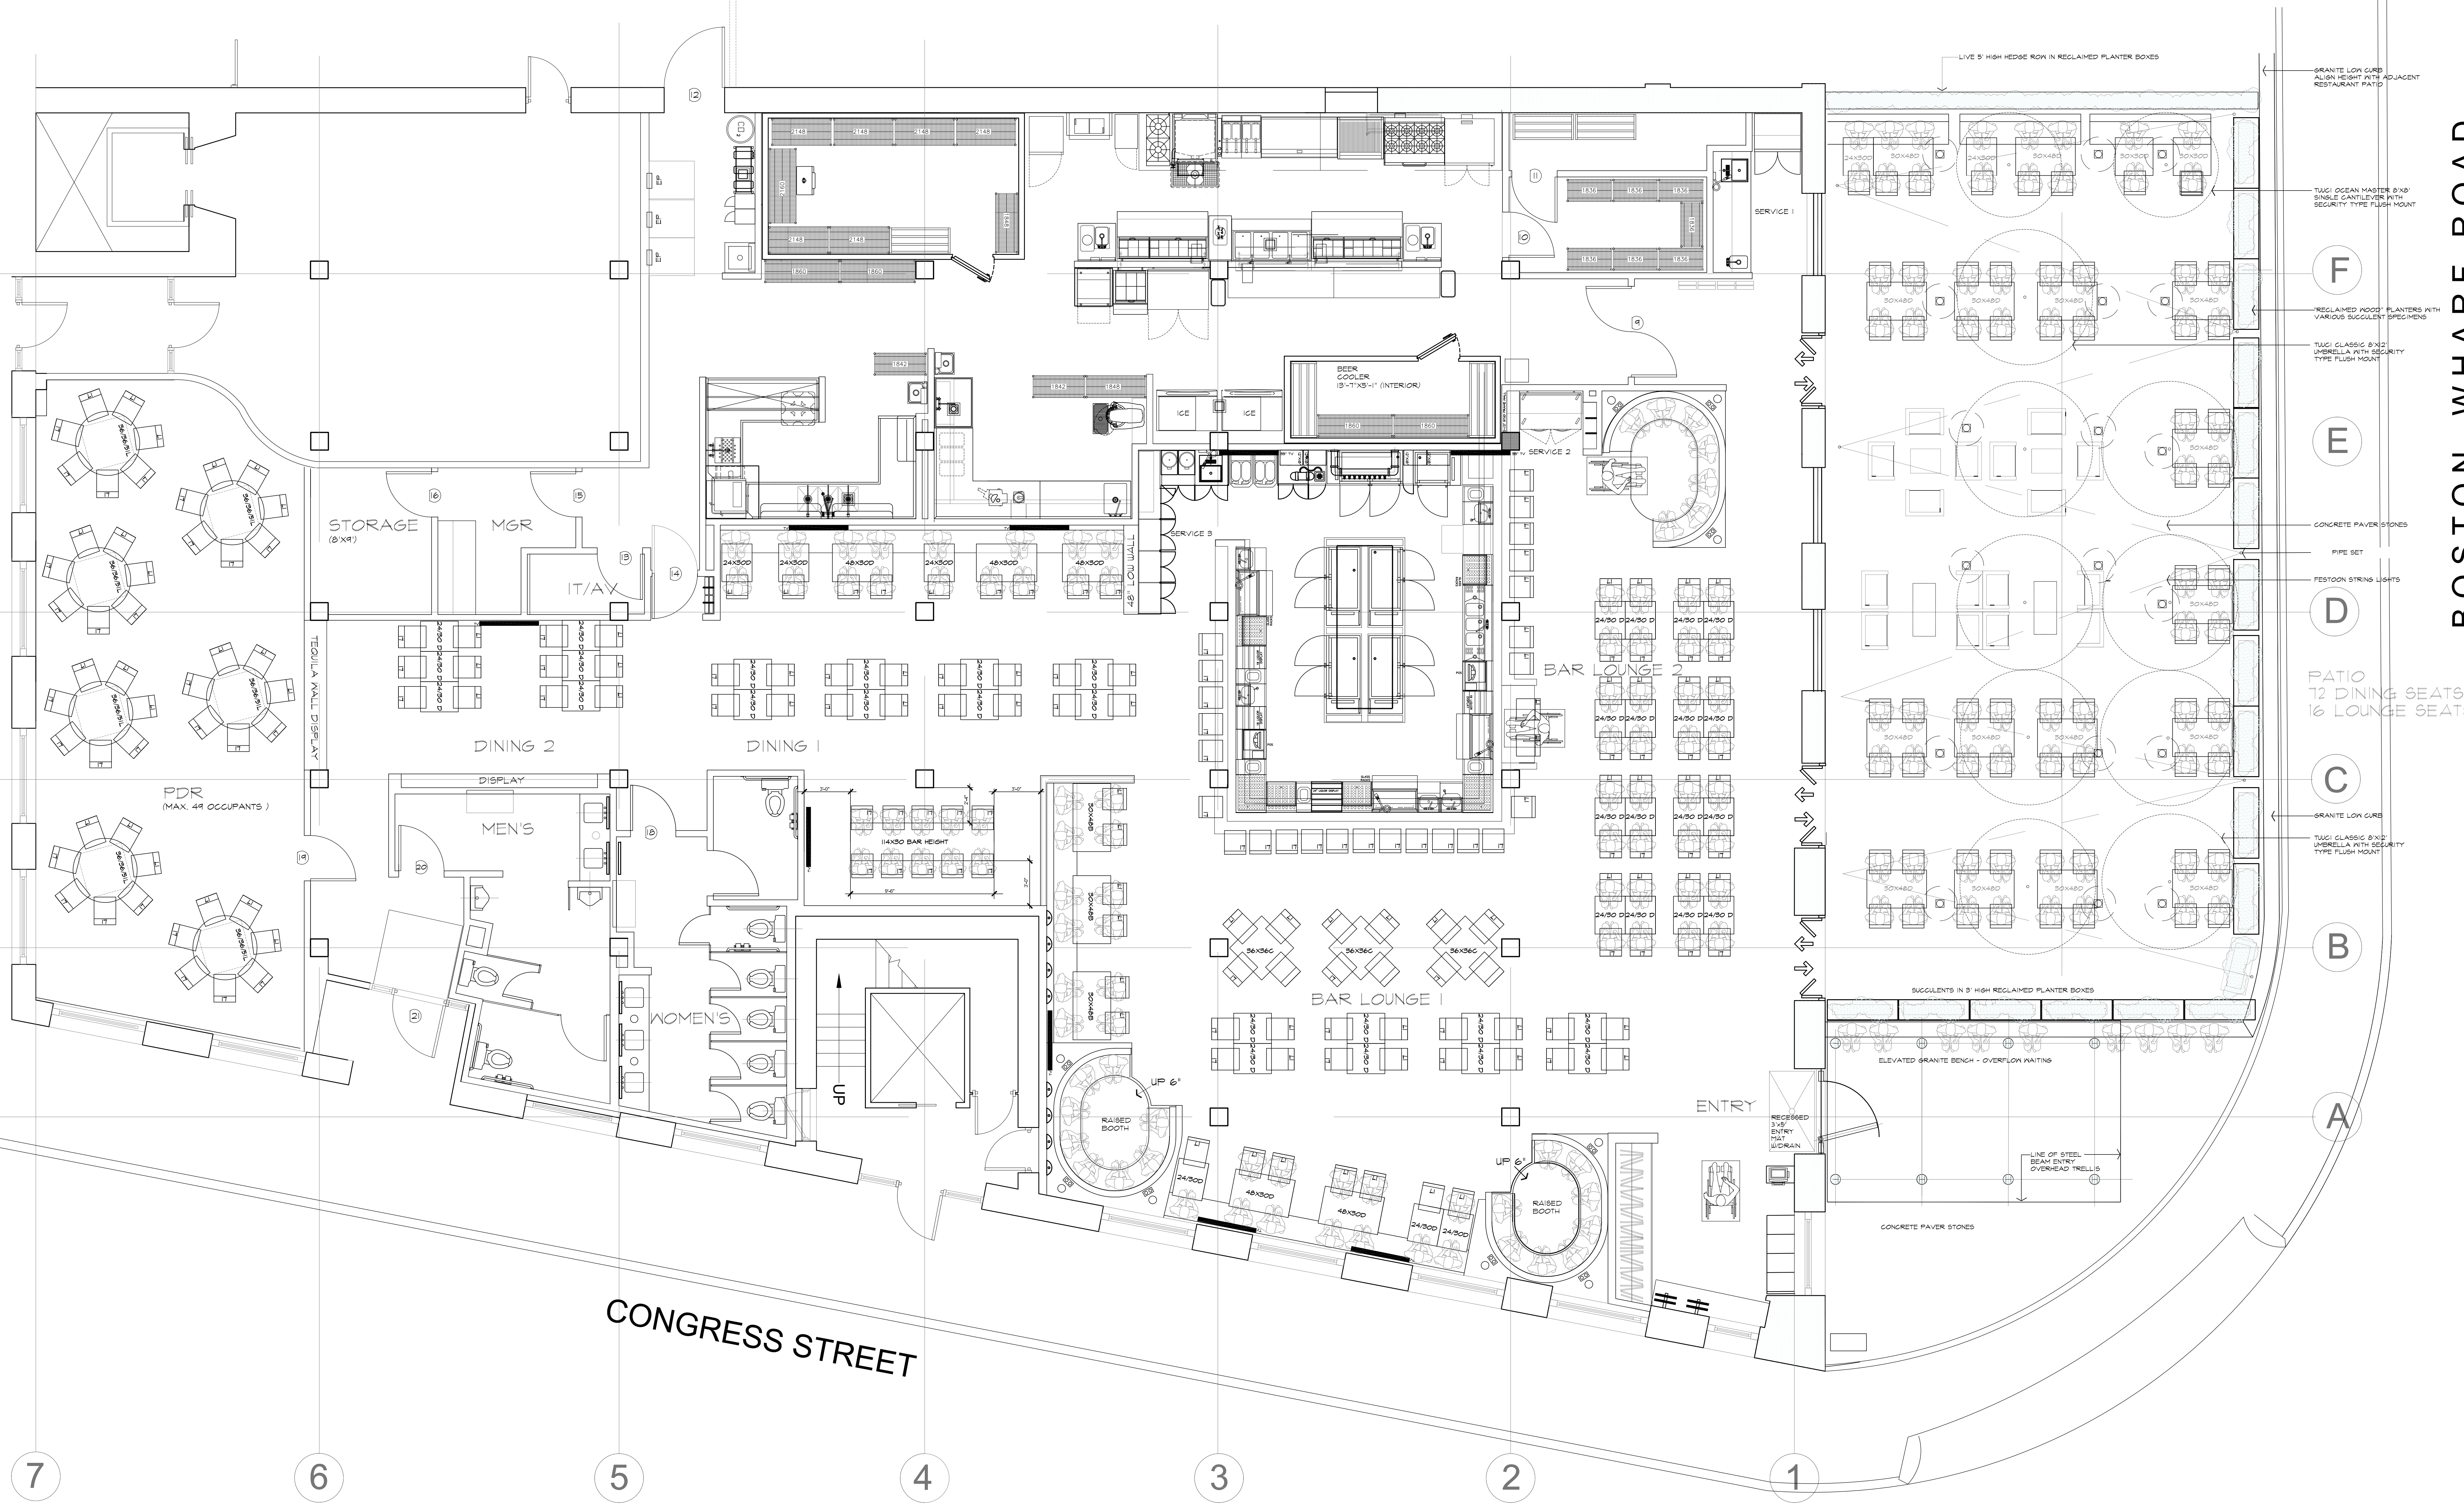

pink taco
374 CONGRESS ST

SITE PLAN

Whitlock
DESIGN GROUP
TORRES ARCHITECTS, INC

pink taco
374 CONGRESS ST

EXISTING PHOTOS

Whitlock
DESIGN GROUP
TORRES ARCHITECTS, INC

pink taco
374 CONGRESS ST

EXISTING PHOTOS

Whitlock
DESIGN GROUP
TORRES ARCHITECTS, INC

pink taco
374 CONGRESS ST

NEIGHBORING
CONTEXT PHOTOS

Whitlock
DESIGN GROUP
TORRES ARCHITECTS, INC

pink taco
374 CONGRESS ST

HISTORIC PHOTOS

Whitlock
DESIGN GROUP

TORRES ARCHITECTS, INC

TORRES ARCHITECTS, INC.
 400 CRENSHAW BLVD.
 SECOND FLOOR
 TORRANCE, CA 90503
 310.320.6285

PINK TACO - BOSTON
 FLOOR PLAN
 PATIO - REVISED 03.15.19

Pink
taco

pink taco

pink taco

pink taco

taco

pink

taco

FOR LEASE
817.912.0058

CANVAS HOT PINK 
5462-0000

CAMBRIDGE COBBLE - PATTERN A