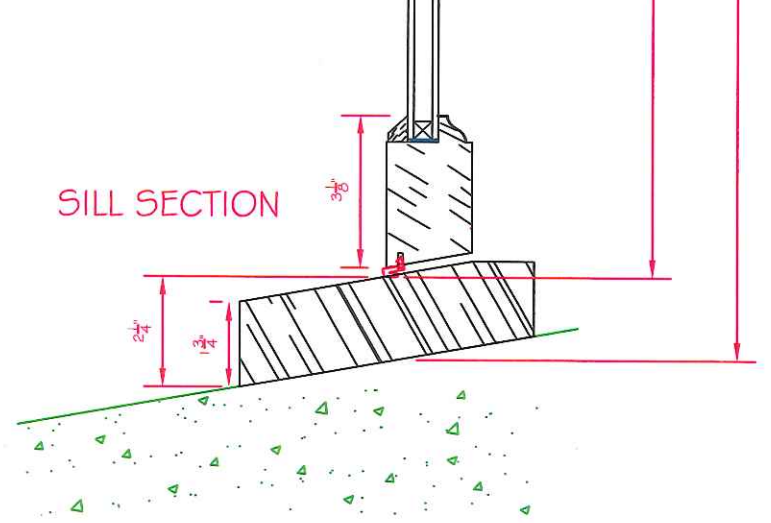

JB PROPER BOSTONIAN SH WINDOW UNIT

Lisa Kavella
200 West Brookline St #3
Boston, MA 02118

SHEET 1

OF 1

T.D.L. BAR
FULL SCALE

JAMB SECTION

HEAD SECTION

SILL SECTION