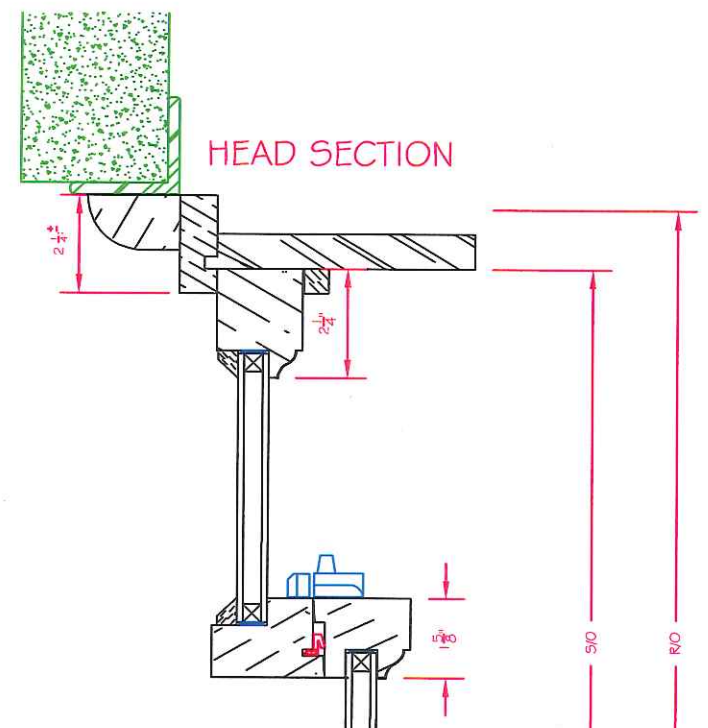

JB PROPER BOSTONIAN SH WINDOW UNIT

Lisa Kavella
200 West Brookline St #3
Boston, MA 02118

SHEET 1

OF 1

T.D.L. BAR
FULL SCALE

JAMB SECTION

HEAD SECTION

SILL SECTION