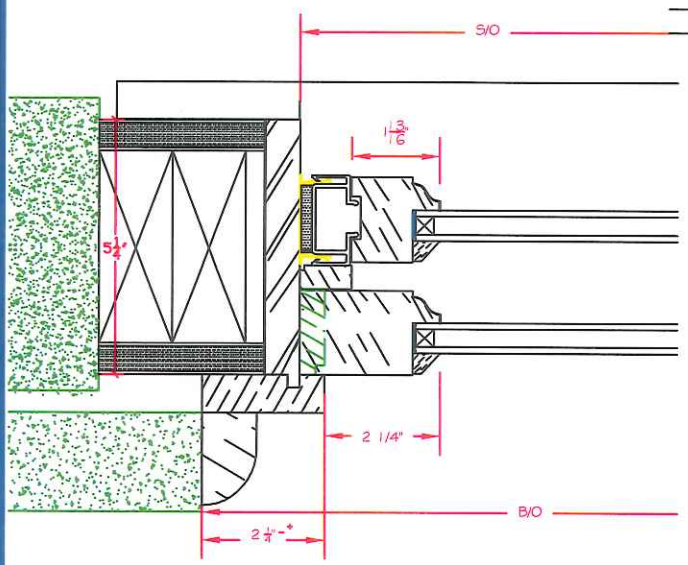

JB PROPER BOSTONIAN SH WINDOW UNIT

Lisa Kavella
200 West Brookline St #3
Boston, MA 02118

SHEET 1

OF 1

T.D.L. BAR
FULL SCALE

JAMB SECTION

HEAD SECTION

SILL SECTION