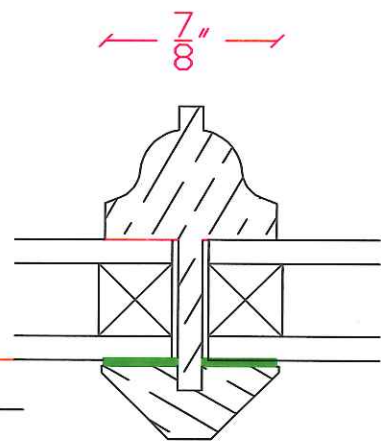

JB PROPER BOSTONIAN SH WINDOW UNIT

Lisa Kavella
200 West Brookline St #3
Boston, MA 02118

SHEET 1

OF 1

T.D.L. BAR
FULL SCALE

JAMB SECTION

HEAD SECTION

SILL SECTION