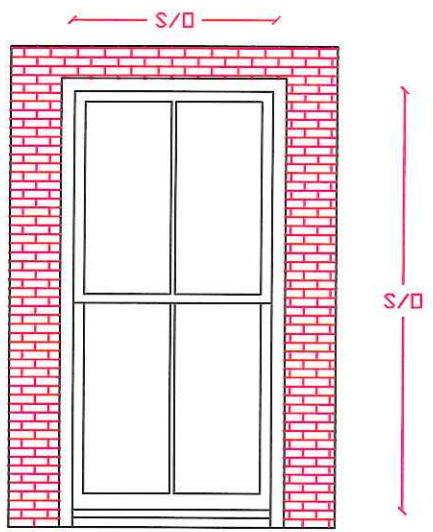

Lisa Lavelle
200 West Brookline St #3
Boston, MA 02118

Lisa Lavelle
200 West Broadway ST #3
Boston, MA 02118

Lisa Laretko
200 West Brookline St #3
Boston, MA 02118

Lisa Lavelle
200 West Brookline St #3
Boston, MA 02118

JB PROPER BOSTONIAN SH WINDOW UNIT

Lisa Kavella
200 West Brookline St #3
Boston, MA 02118

SHEET 1

OF 1

T.D.L. BAR
FULL SCALE

JAMB SECTION

HEAD SECTION

SILL SECTION