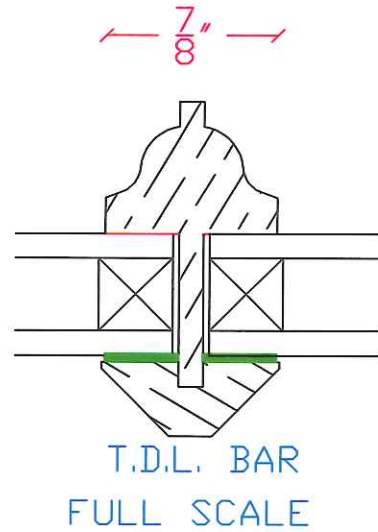

DEALER: JB SASH & DOOR CO., INC.
NUMBER: JBPB SH REPL/UNIT - 2/2
DRAWN: R.L.B. CHECK:

DATE: 02/26/16

JB PROPER BOSTONIAN BOWED SH WINDOW UNIT

S/D

S/D

Lisa Lavette
200 West Brookline St #3
Boston, MA 02118

HEAD SECTION