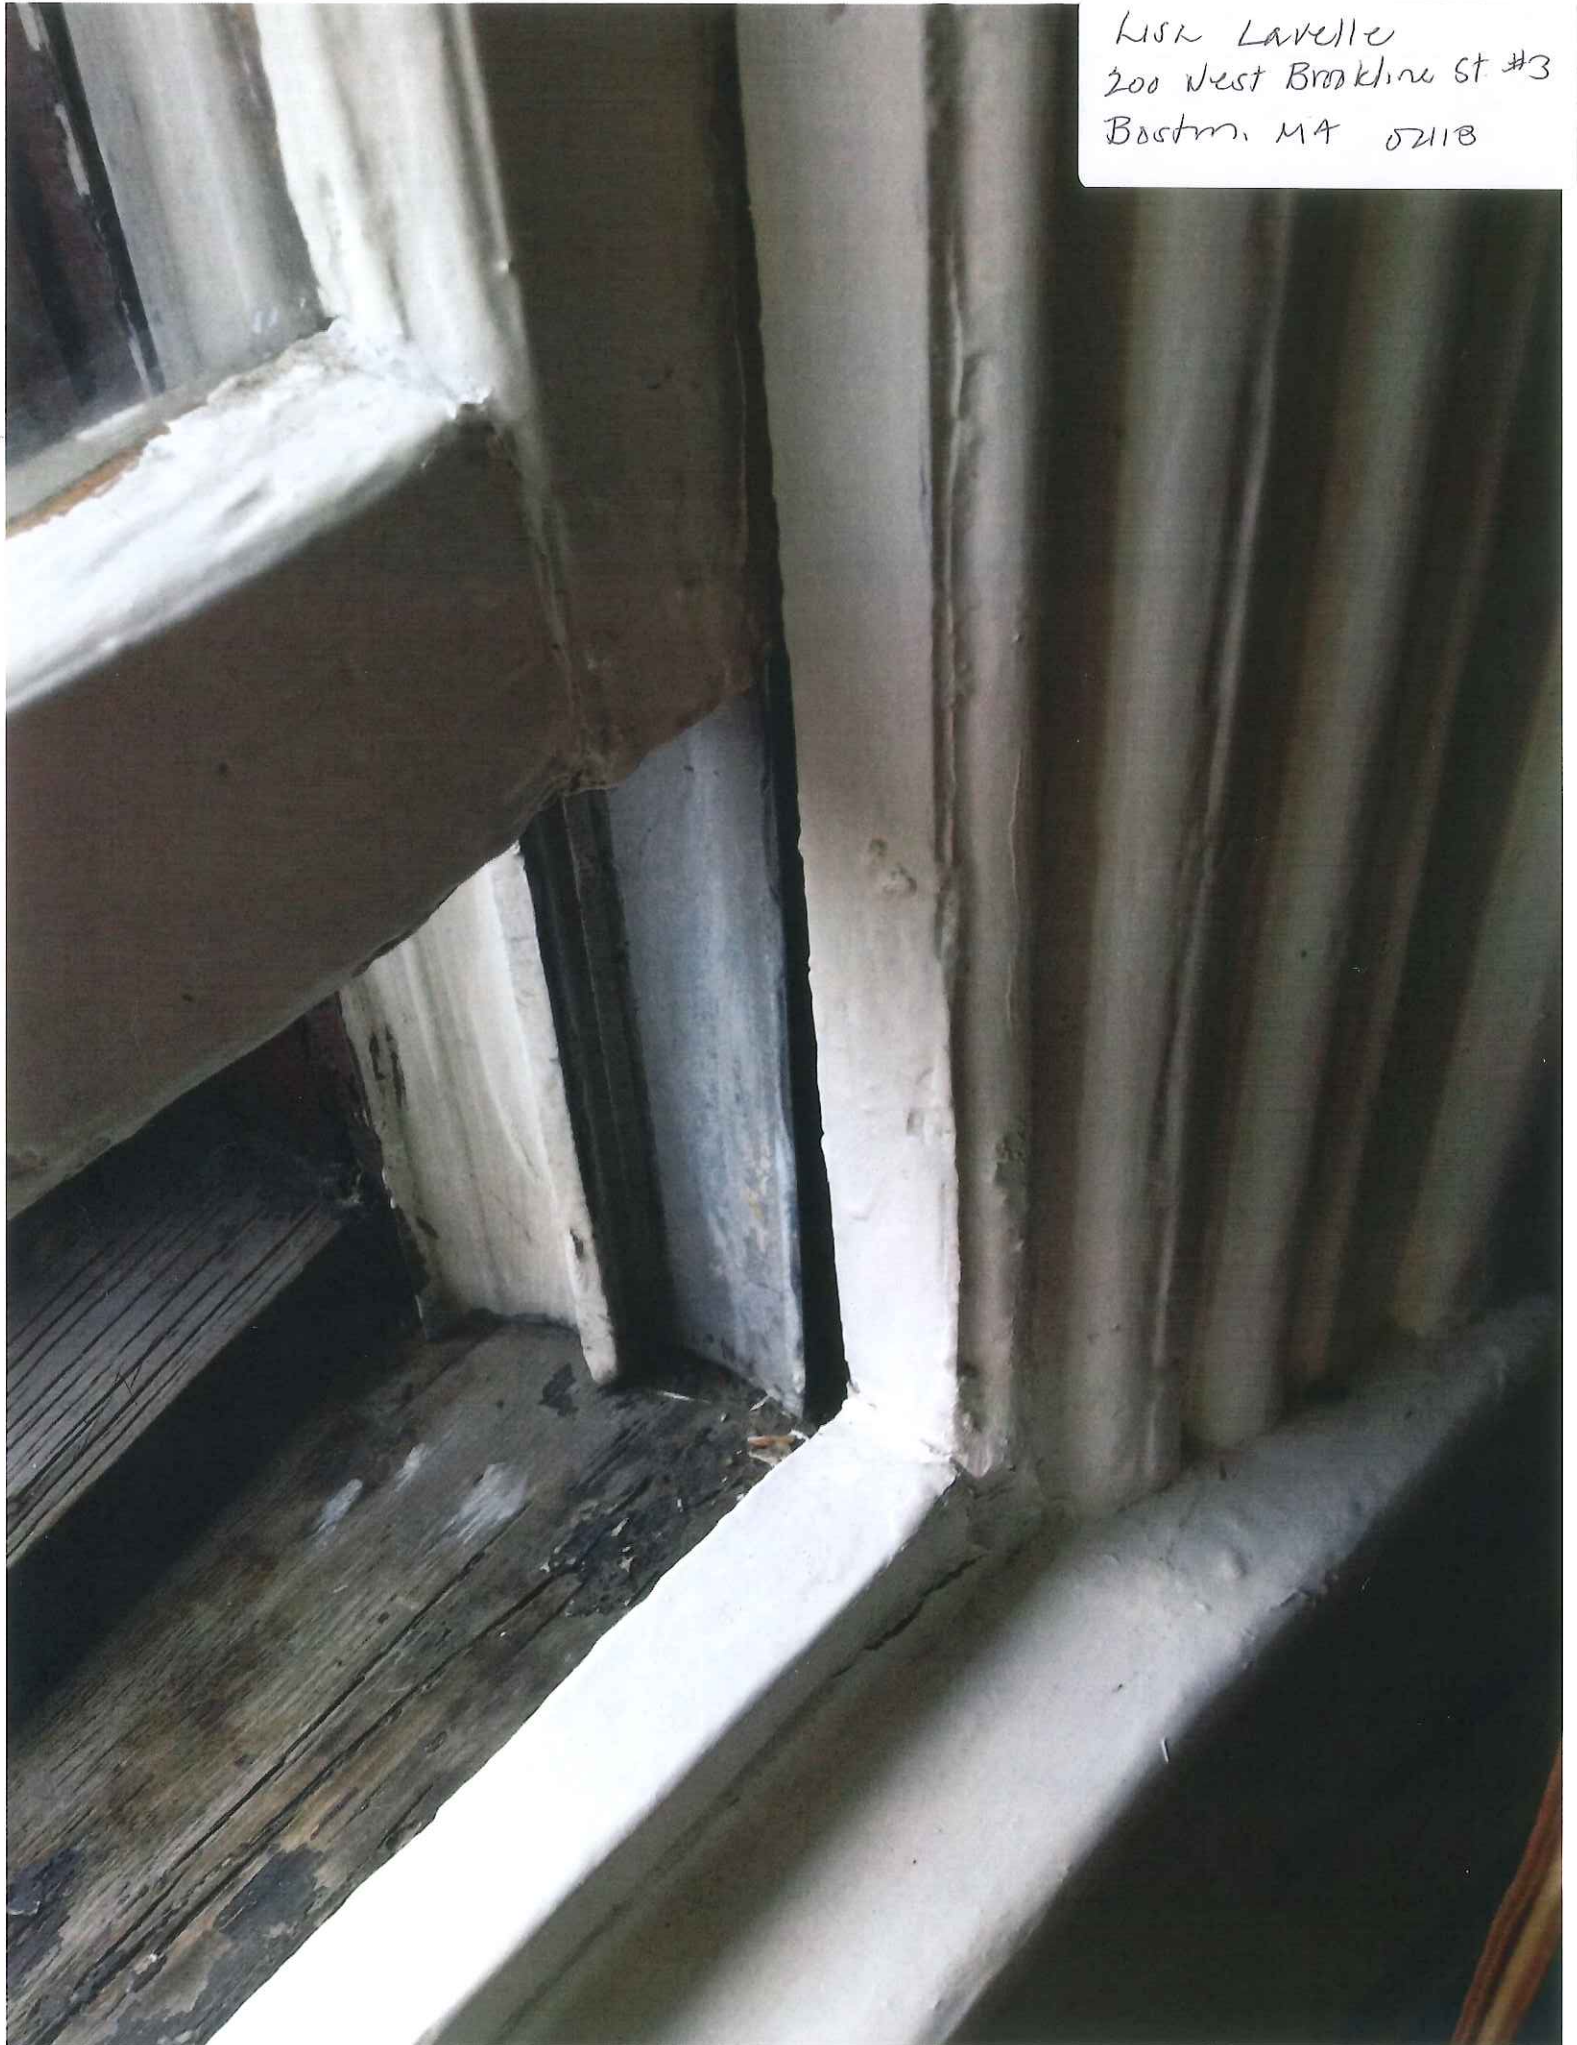

Lisa Lavelle
200 West Brookline St
#3
Boston, MA 02118

Street Closures
and Expedited
Traffic Lane
See Sign

South End
Visitor
Parking
2 Hour Limit
Monday - Friday

NO PARKING
ANY TIME

Lisa Lavelle
200 West Brookline St #3
Boston, MA 02118

JB PROPER BOSTONIAN SH WINDOW UNIT

Lisa Kavella
200 West Brookline St #3
Boston, MA 02118

SHEET 1

OF 1

T.D.L. BAR
FULL SCALE

JAMB SECTION

HEAD SECTION

SILL SECTION